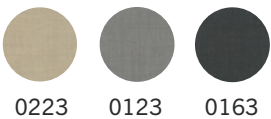

FEATURES

- Available in four bases: metal 4-leg, wood 4-leg, 4-star caster, and 5-star caster
- 4-star caster base with 360° swivel
- 5-star, height-adjustable caster base with 360° swivel and tilt
- Wood base made with solid ash wood

FINISHES

Metal Frames

Wood Frame

In-Stock Upholstery - Kvadrat Remix 3

Graded-In Upholstery

Available in select Camira, Gabriel, and Kvadrat textiles.