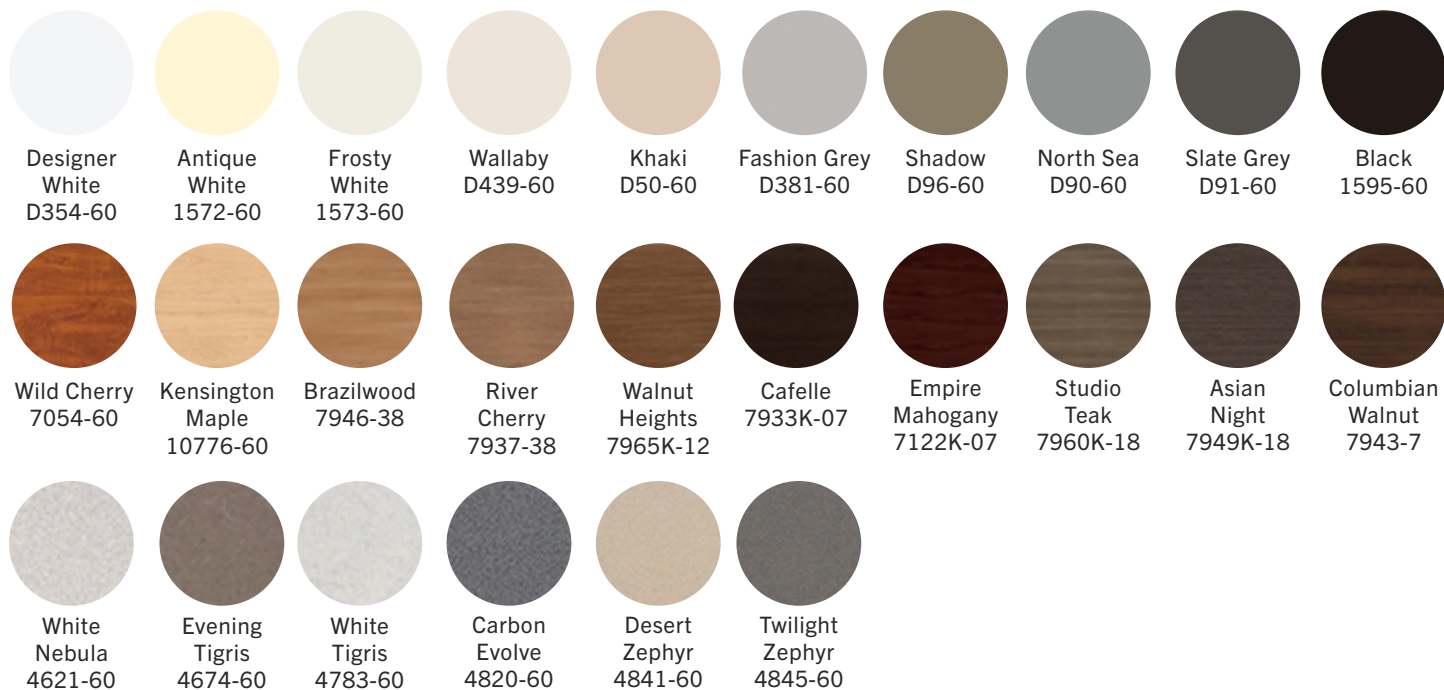

FINISHES

White | BE03816-2-1-Z131-MRAC1-72
 Black | BE03816-2-1-Z130-MRAC1-72
 Storm | BE03816-2-1-ZADH-MRAC1-72

ACCESSORIES

Grommets | \$75

FEATURES

- 2 piece with snap in cover
- Routes cables through table

FINISHES

Black, Round | GR9201

Casters - CS | \$45

- Available on café height only

Hook | \$50

- Secured underneath top
- Matches frame color

FINISHES

Base

HPL Laminate

- Matching 3mm edge
- All other Wilsonart & Formica colors available with extended lead times.

HOW TO SPECIFY

1. Select base model # and color.
2. Select top model # and laminate color.
3. Select power or accessories (if needed).