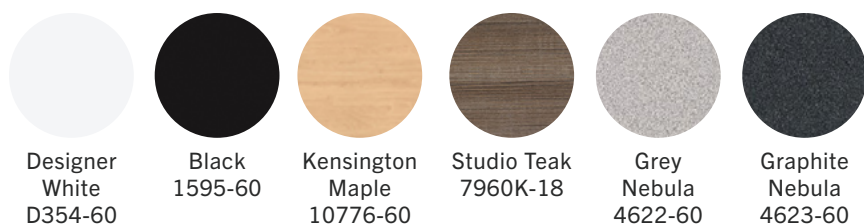

FINISHES

Silver | HSTVMNT

Grommets | \$75

FEATURES

- 2 piece with snap in cover
- Routes cables through table

FINISHES

Black, Round | GR9201

FINISHES

Frame

HPL Laminate

Lead time | 5 day (for select top sizes only)

Lead time | 2 weeks

- All other Wilsonart colors available with extended lead times.
- Self edge available upon request.

PROOF

FINISHES (cont)