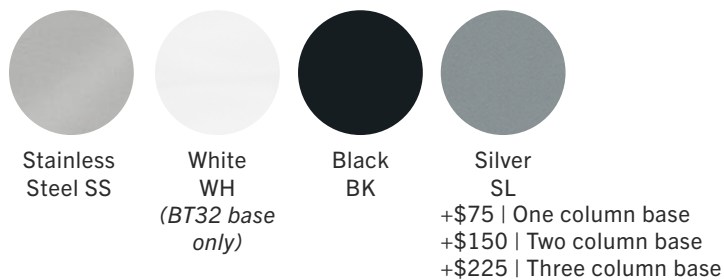

FINISHES

Frame

HPL Laminate

Lead time | 5 day (for select top sizes only)