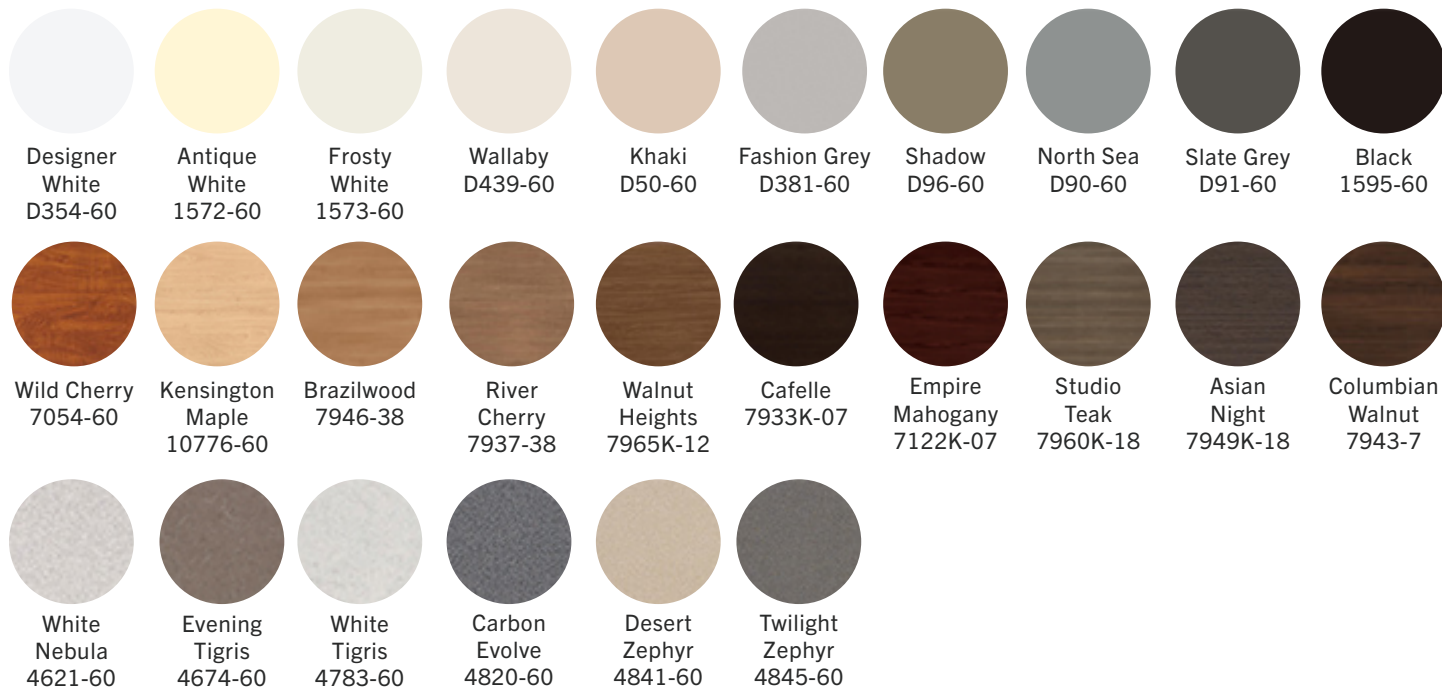

FINISHES

Silver | HSTVMNT

Grommets | \$75

FEATURES

- 2 piece with snap in cover
- Routes cables through table

FINISHES

Black, Round | GR9201

FINISHES

Frame

HPL Laminate

Lead time | 5 day (for select top sizes only)

Lead time | 2 weeks

- All other Wilsonart colors available with extended lead times.
- Self edge available upon request.

PROOF

FINISHES (cont)