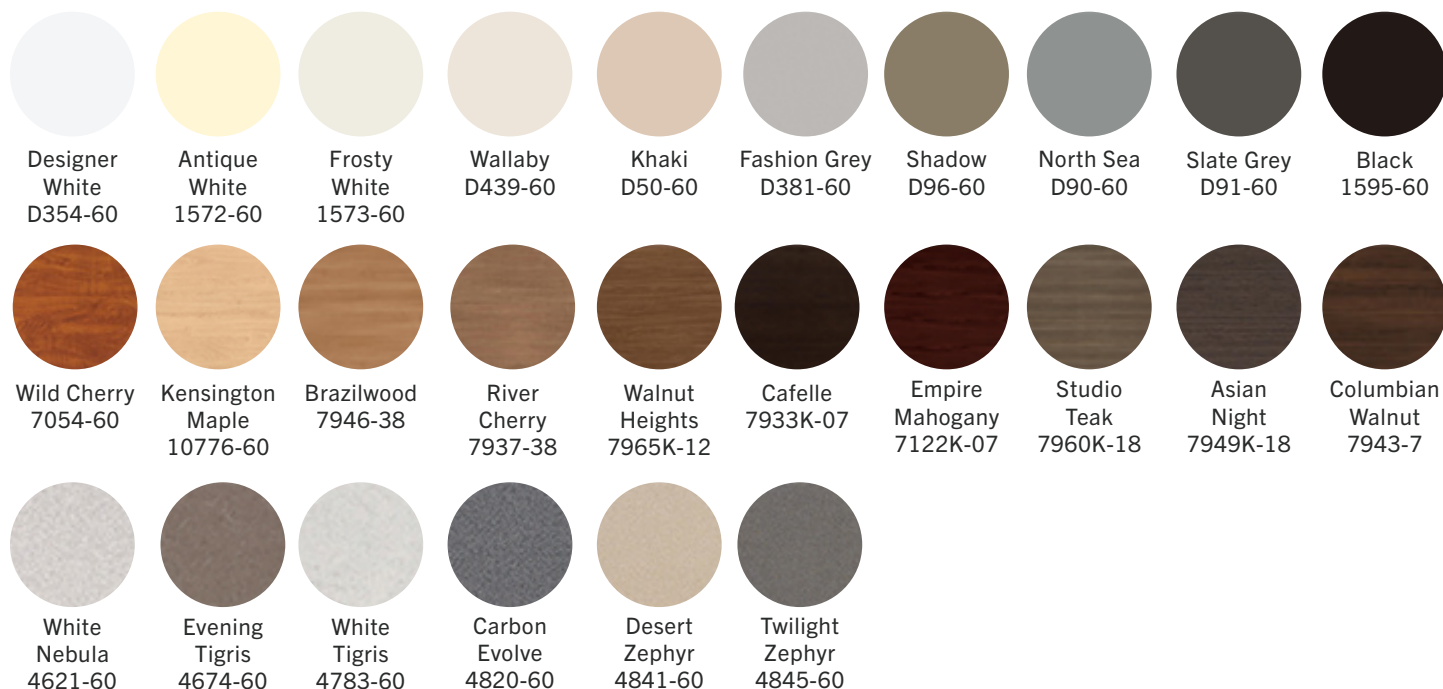

FEATURES

- Set of 4
- Locking

FINISHES

Legs

Apron

Wood

HPL Laminate

- All other Wilsonart colors available with extended lead times.