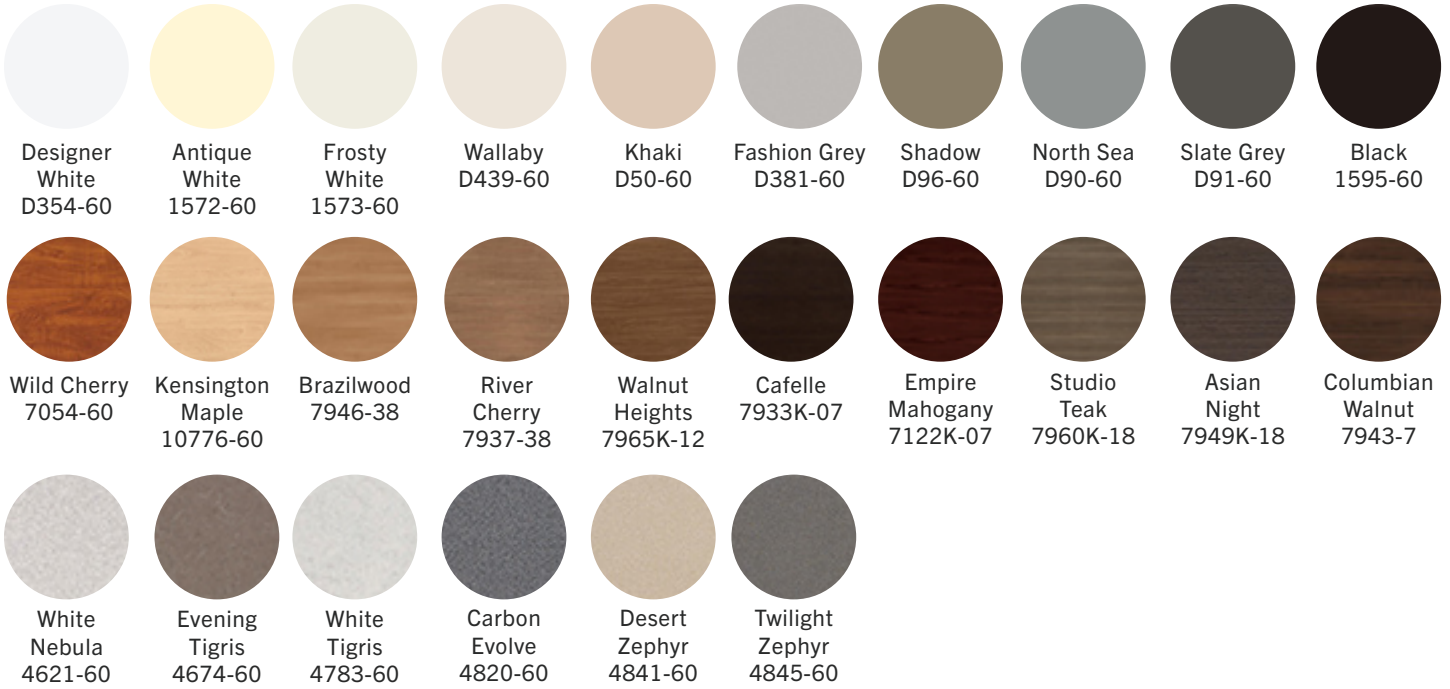

- 2 piece with snap in cover
- Routes cables through desk

FINISHES

Black | GR9201

Executive Edge Grommet | \$150

FEATURES

- Clear anodized aluminum
- Brush panel prevents cables from dropping through grommet; with hinge cover
- 10.81" x 3.125"

FINISHES

E80-275-S

Rectangle Grommet | \$300

FEATURES

- Aluminum with rounded ends
- Brush panel prevents cables from dropping through grommet
- 17.7" x 1.78"

FINISHES

Black | 209010890

Silver | 2090108100

FINISHES

Wood Stain

HPL Laminate

- All other Wilsonart colors available with extended lead times.

Solid Surface

HUM

HOW TO SPECIFY

1. Select model #.
2. Select base upholstery.
3. Select top color.
4. Select power or accessories (if needed).