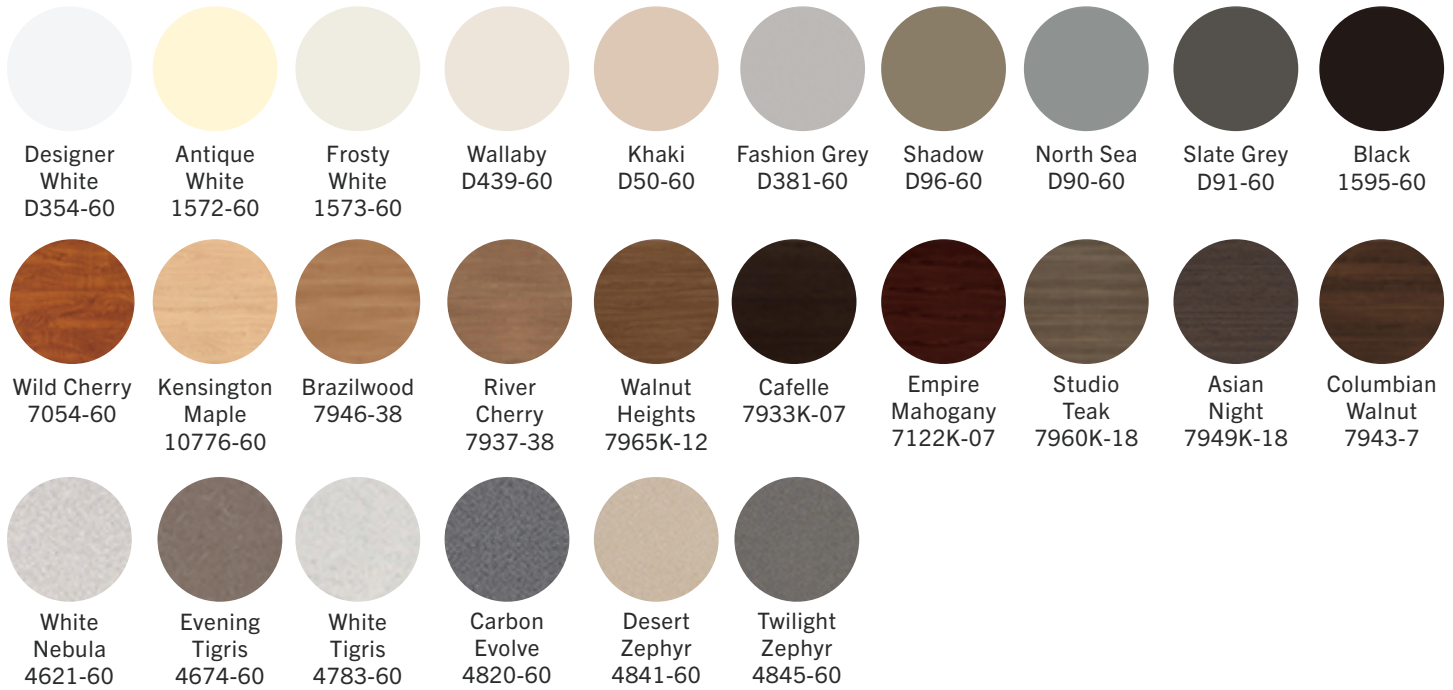

FINISHES

Matte Storm | BE05953-UM-JK/EQL-BKWW
 Matte White | BE05953-UM-AV/CZH-WHWW
 Matte Black | BE05953-UM-BK/EQL-BKWW

ACCESSORIES

Grommets | \$75

FEATURES

- 2 piece with snap in cover
- Routes cables through table

FINISHES

Black, Round | GR9201

Casters - CS | \$45

- Not available on bar height

Hook | \$50

- Secured underneath top
- Matches frame color

FINISHES

Base

HPL Laminate

- Matching 3mm edge
- All other Wilsonart & Formica colors available with extended lead times.

HOW TO SPECIFY

1. Select base model # and color.
2. Select top model # and laminate color.
3. Select power or accessories (if needed).