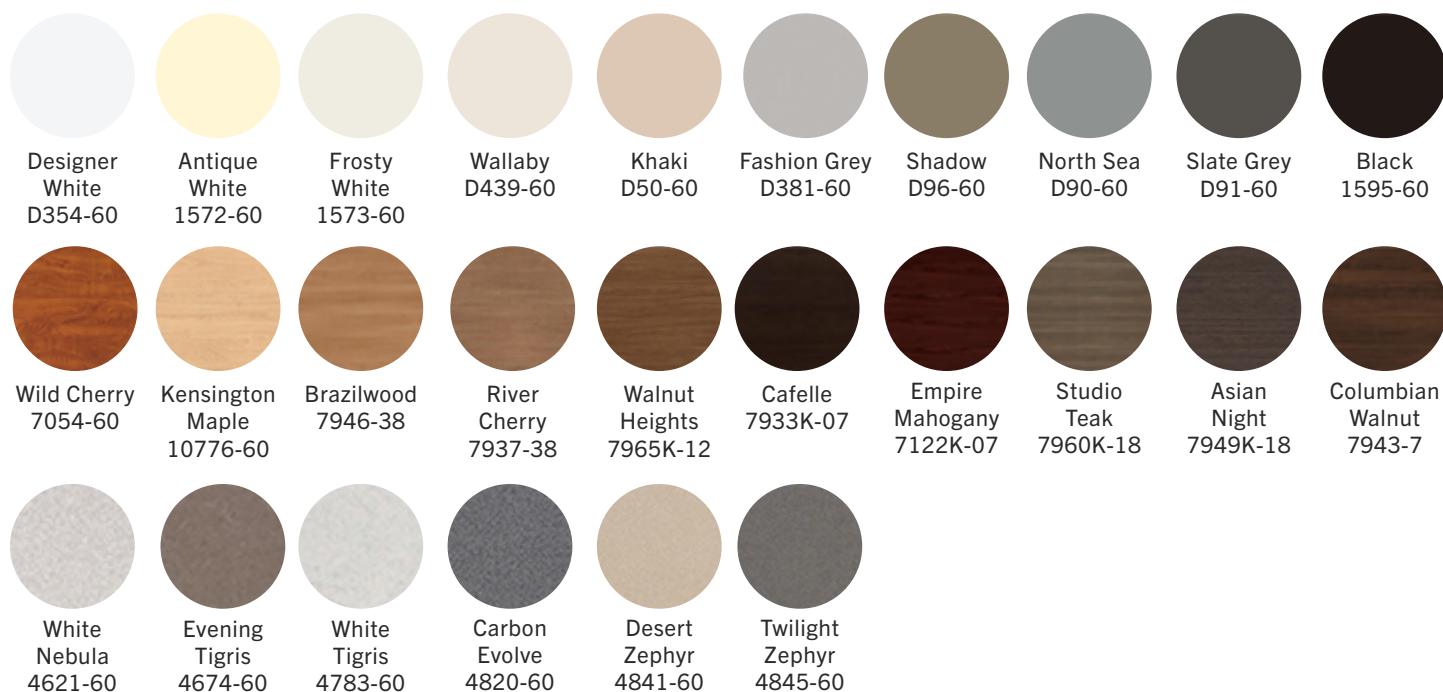

FINISHES

- Matte Storm | BE05953-UM-JK/EQL-BKWW
- Matte White | BE05953-UM-AV/CZH-WHWW
- Matte Black | BE05953-UM-BK/EQL-BKWW

ACCESSORIES

Grommets | \$75

FEATURES

- 2 piece with snap in cover
- Routes cables through table

FINISHES

- Black, Round | GR9201

FINISHES

Base

Apron

HPL Laminate

- All other Wilsonart & Formica colors available with extended lead times.

HOW TO SPECIFY

1. Select base model #.
2. Select base color.
3. Select apron color.
4. Select top model #.
5. Select top color.
6. Select edge color (square edge only).
7. Select power (if applicable).