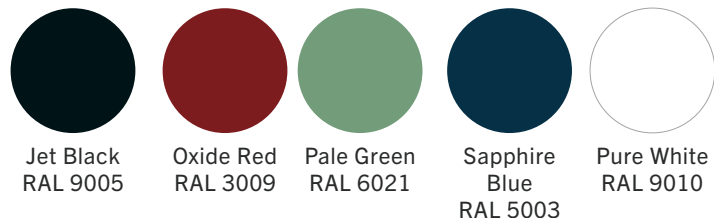

FINISHES

- Matte Storm | BE05953-UM-JK/EQL-BKWW
- Matte White | BE05953-UM-AV/CZH-WHWW
- Matte Black | BE05953-UM-BK/EQL-BKWW

ACCESSORIES

Grommets | \$75

FEATURES

- 2 piece with snap in cover
- Routes cables through table

FINISHES

- Black, Round | GR9201

FINISHES

Base

Apron

HPL Laminate

- All other Wilsonart & Formica colors available with extended lead times.

HOW TO SPECIFY