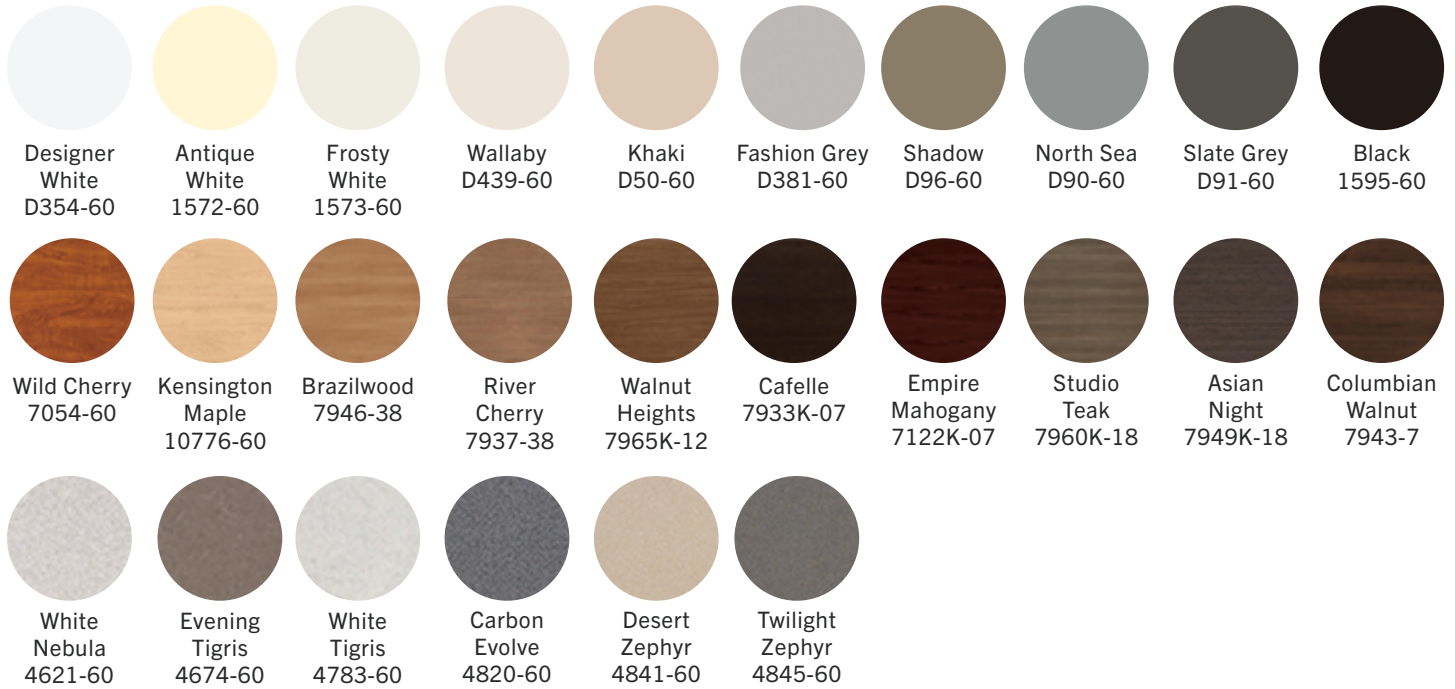

PROOF

FINISHES (cont.)

HPL Laminate (3mm PVC Edge)

- All other Wilsonart colors available with extended lead times.
- Self edge available upon request