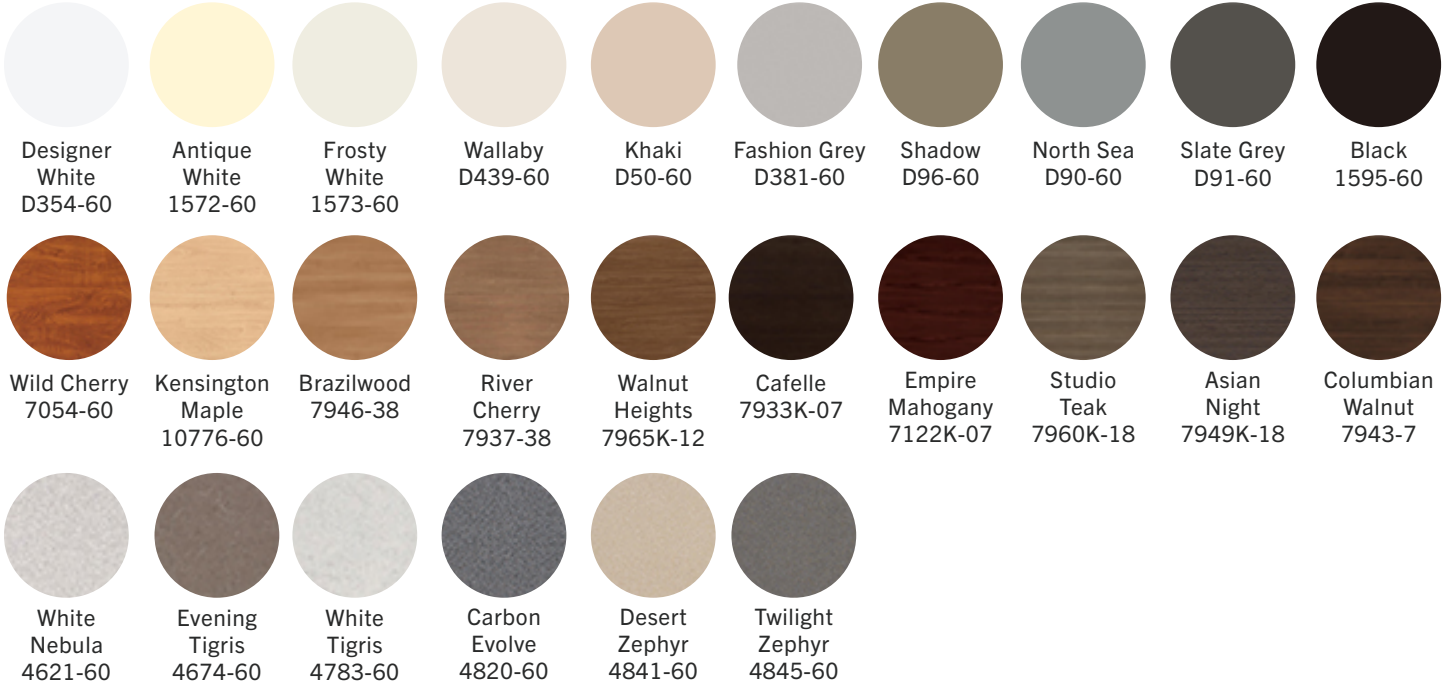

FINISHES

- Black | SAN-2-U-B-72
- White | SAN-2-U-W-72
- Gray | SAN-2-U-GY-72
- Light Blue | SAN-2-U-LB-72
- Light Green | SAN-2-U-LG-72
- Sulfur Yellow | SAN-2-U-SY-72
- Pure Orange | SAN-2-U-PO-72
- Signal Red | SAN-2-U-SR-72

FINISHES

Silver | HSTVMNT

Grommets | \$75

FEATURES

- 2 piece with snap in cover
- Routes cables through table

FINISHES

Black, Round | GR9201

FINISHES

Frame

TFL Laminate

HPL Laminate

- All other Wilsonart colors available with extended lead times.

Wood

HOW TO SPECIFY

1. Select base model #.
2. Select base frame color.
3. Select top model #.
4. Select top material and color.
5. Select edge color (square edge only).
6. Select power and accessories (if needed).