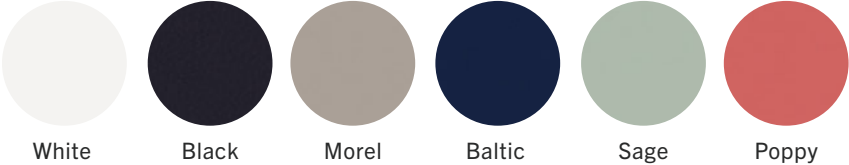

All pricing is FOB Louisville, KY. Freight class 85.
Weight | 11.5lbs
LTL | 4/carton | 12.46 CF | 26" x 23" x 36"
UPS | 2/carton | 12.46 CF | 26" x 23" x 36"

FINISHES

White

Black

Morel

Baltic

Sage

Poppy