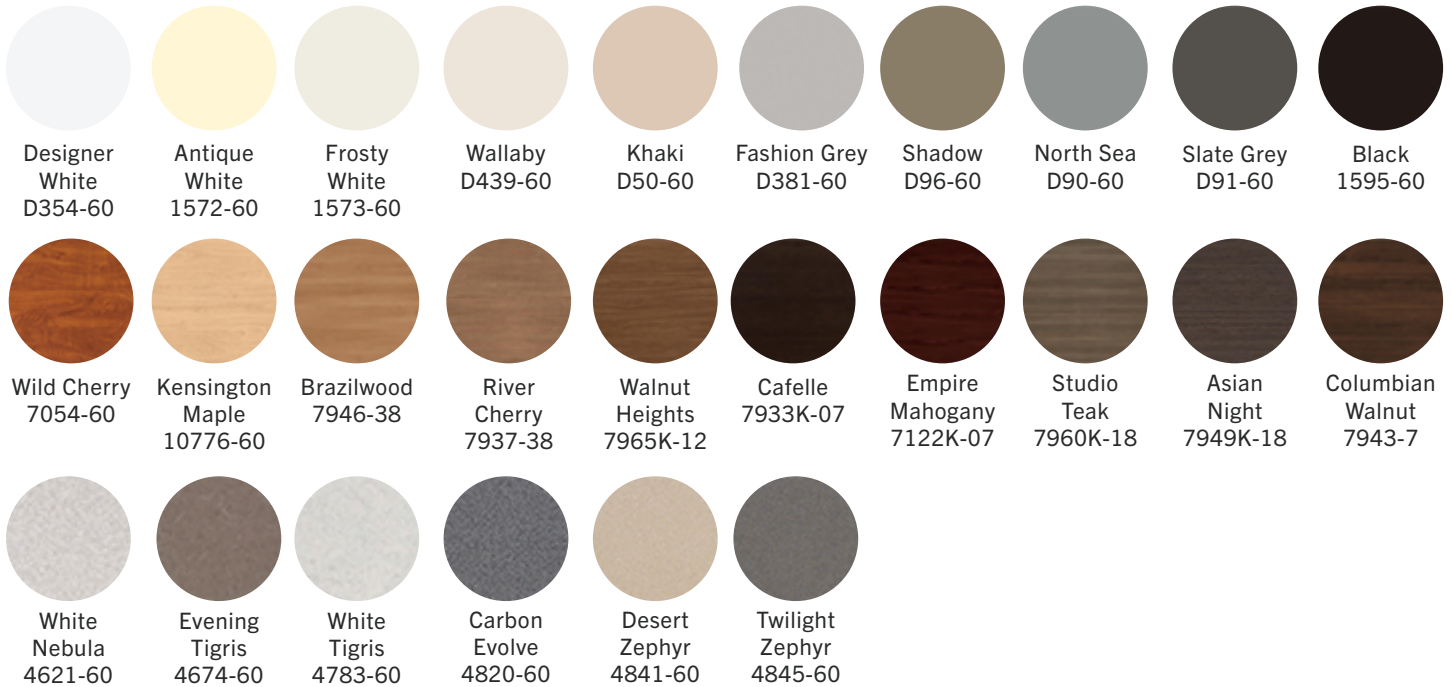

Tabletop HPL Laminate