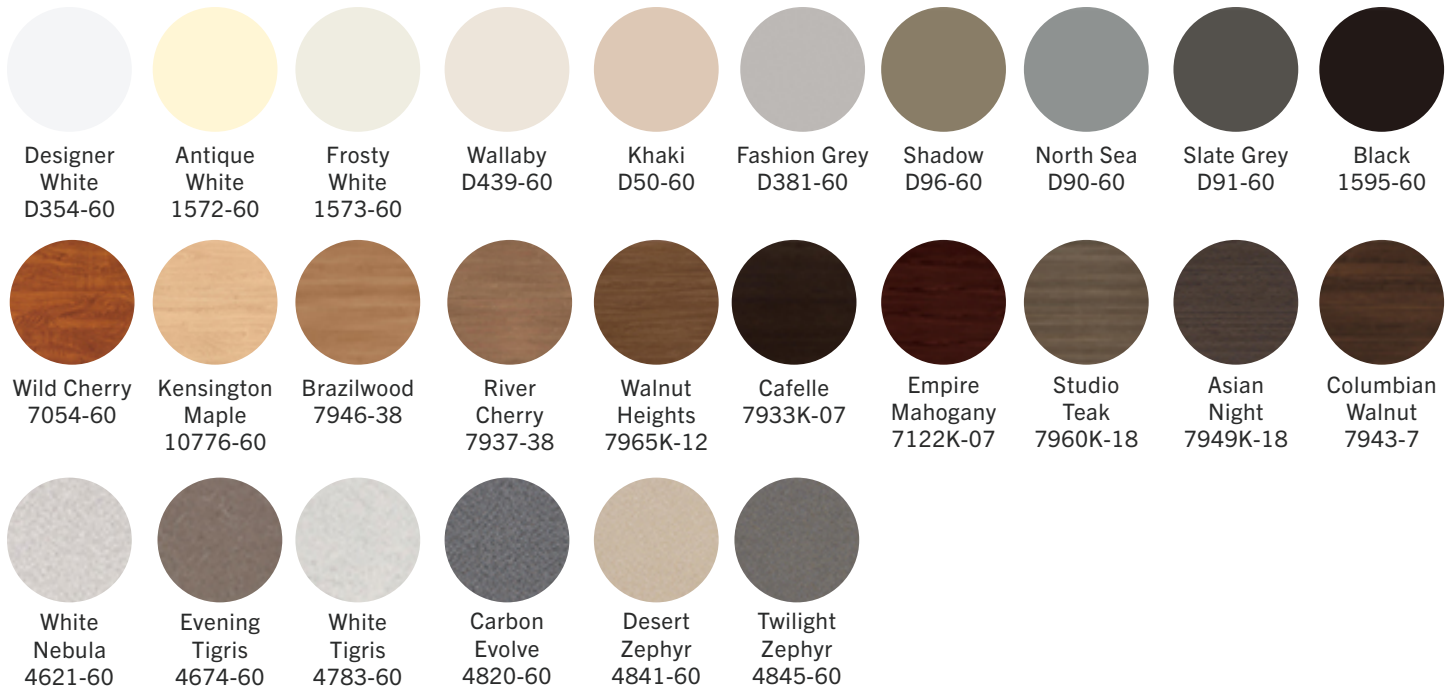

Small Table

- 3 available locations

Large Table

- 5 available locations

FINISHES

Table Base Powder Coat

Tabletop Wood Stain

Tabletop HPL Laminate