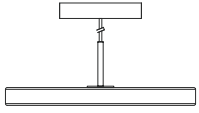

MODEL

Pendant Lamp

\$1275

Dimensions

Diameter | 16.9"

Height | 5.5"

Shipping

All pricing is FOB Louisville, KY.