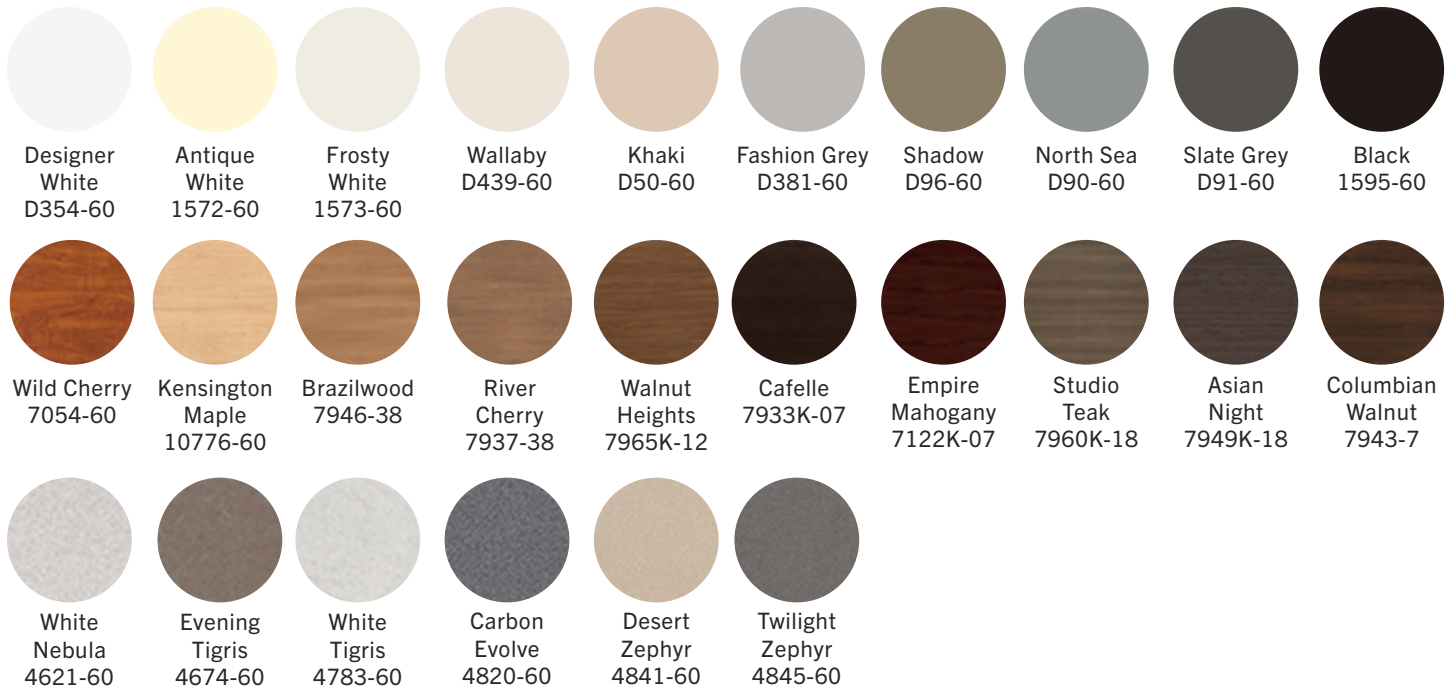

Small Table

- 3 available locations

Large Table

- 5 available locations

FINISHES

Table Base Powder Coat

Tabletop Wood Stain

Tabletop HPL Laminate