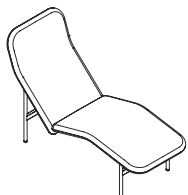

SPECIFICATIONS

Chaise & Lounge Chair

- 16mm plywood core
- Powder coated steel frame & cross braces
- 3D knit textile from recycled polyester
- 1.5" molded foam

Swivel Table

- 1" plywood with HPL surface
- Powder coated steel leg & cross braces
- Powder coated steel device stand
- Height adjustable from 25"-30" with pneumatic lift
- 360° swivel
- Can be left or right mounted

Wood

- FSC certified

3D Knit

- REPREVE® certified recycled polyester
- 100% recyclable after useful life
- Zero waste production
- Chaise knit is made from 82.2 plastic bottles.
- Lounge chair knit is made from 53.8 plastic bottles.
- Privacy screen knit is made from 95.2 plastic bottles.

Glides

- 5-10% pre-consumer recycled content

Hardware

- 10% pre-consumer recycled content

Cartons & Packaging

- 20% pre-consumer recycled content

MODEL

8800 | Chaise Lounge

3D Knit

\$2846

Grade-in Upholstery

Fabric Grade

COM	A	B	C	D	E	F	G	H	I	J	K	L
\$2846	2947	3047	3147	3248	3348	3448	3549	3649	3749	3850	3950	4050

Dimensions (w x d x h)

Overall | 24.2" x 59" x 38"

Seat Height | 13.6"