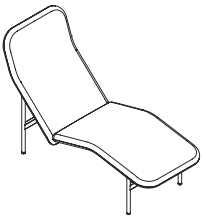

All pricing is FOB Louisville, KY.

Weight | 38lbs

LTL | 1/carton | 5.3 CF

MODEL

8801 | Swivel Table

\$809

Dimensions (w x d x h)

Overall | 18" x 12" x 28"

Shipping

All pricing is FOB Louisville, KY.

Weight | 14.5lbs

LTL, Small Parcel | 1 carton | 2.1 CF

AVALON

MODEL

8802 | Screen, Side Table, & Hook

\$1591

Dimensions (w x d x h)
Overall | 36" x 10" x 66"

Shipping
All pricing is FOB Louisville, KY.
Weight | 40lbs
LTL | 3 carton | 9.1 CF

CONFIGURATIONS

Chaise lounge

Chaise lounge with swivel table (left or right mounted)

Chaise lounge with screen, side table, and hook (left or right mounted)

Chaise lounge with screen, swivel table, side table, and hook (left or right mounted)

Lounge chair

Lounge chair with swivel table (left or right mounted)