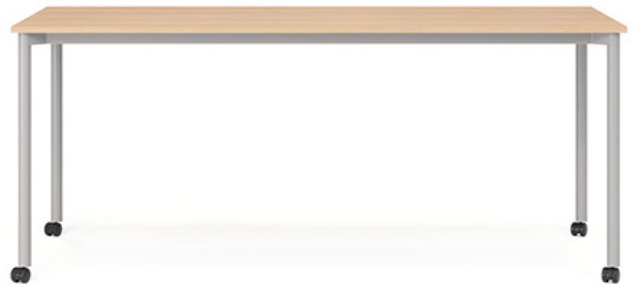

## DAILEY

With its simple profile and small footprint, Dailey makes for a useful table or desk at the home office or in the workplace. The steel legs and apron can be customized from a select palette of colors while the top can be styled in laminate or solid wood. For further customization, add a power option to easily charge devices while working. Casters can also be added for when mobility is needed in spaces like training rooms.

## FEATURES

- Powder coated steel legs and apron in select colors
- Adjustable glides
- 1.25" thick top; square or rectangle shape in various sizes
- Top available in TFL laminate, HPL laminate, or solid wood
- Available in 5 quick ship Wilsonart TFL colors & 26 quick ship Wilsonart HPL colors. All other Wilsonart & Formica colors available with extended lead times.
- Power options available
- Optional locking casters