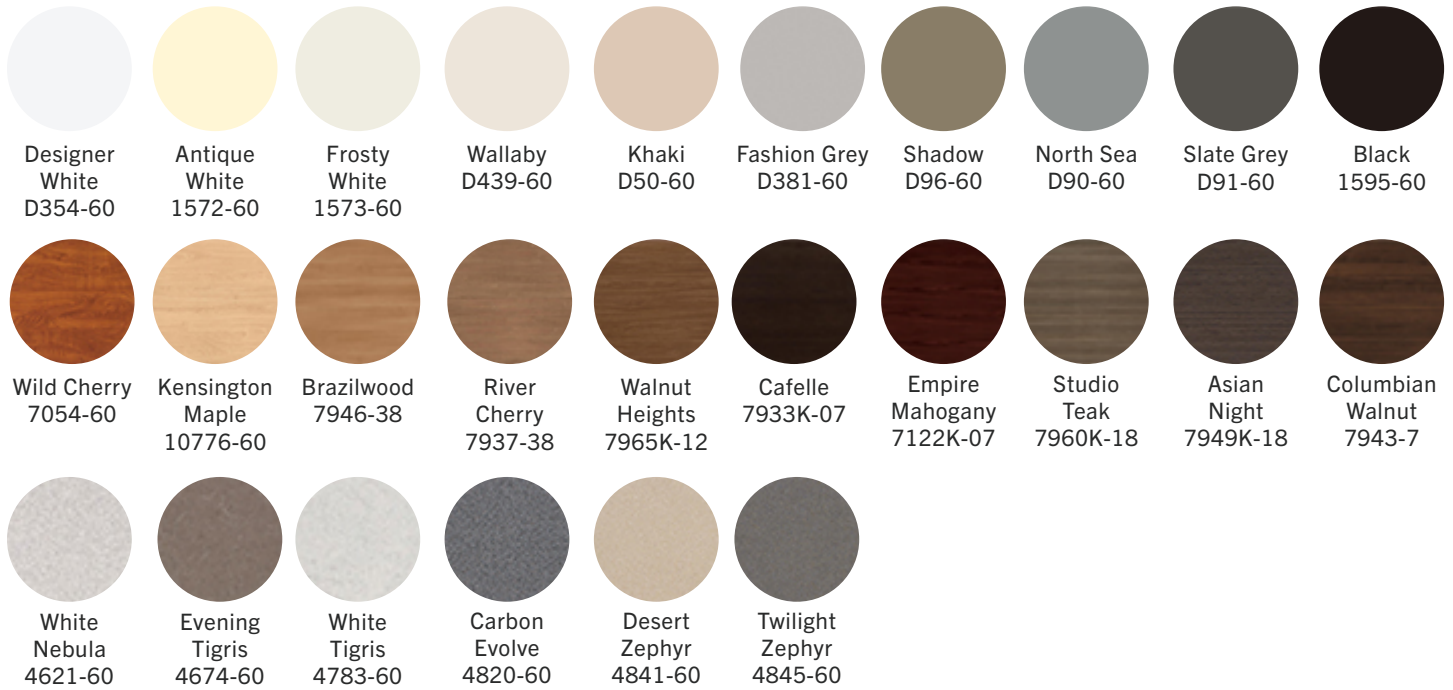

- 2 piece with snap in cover
- Routes cables through table

FINISHES

Black, Round | GR9201
 Black, Oval | GR9202

Casters - CS | \$45

- Not available on bar height

Hook | \$50

- Secured underneath top
- Matches frame color

FINISHES

Base

HPL Laminate

- Matching 3mm edge
- All other Wilsonart & Formica colors available with extended lead times.

HOW TO SPECIFY

1. Select base model # and color.
2. Select top model # and laminate color.
3. Select power or accessories (if needed).