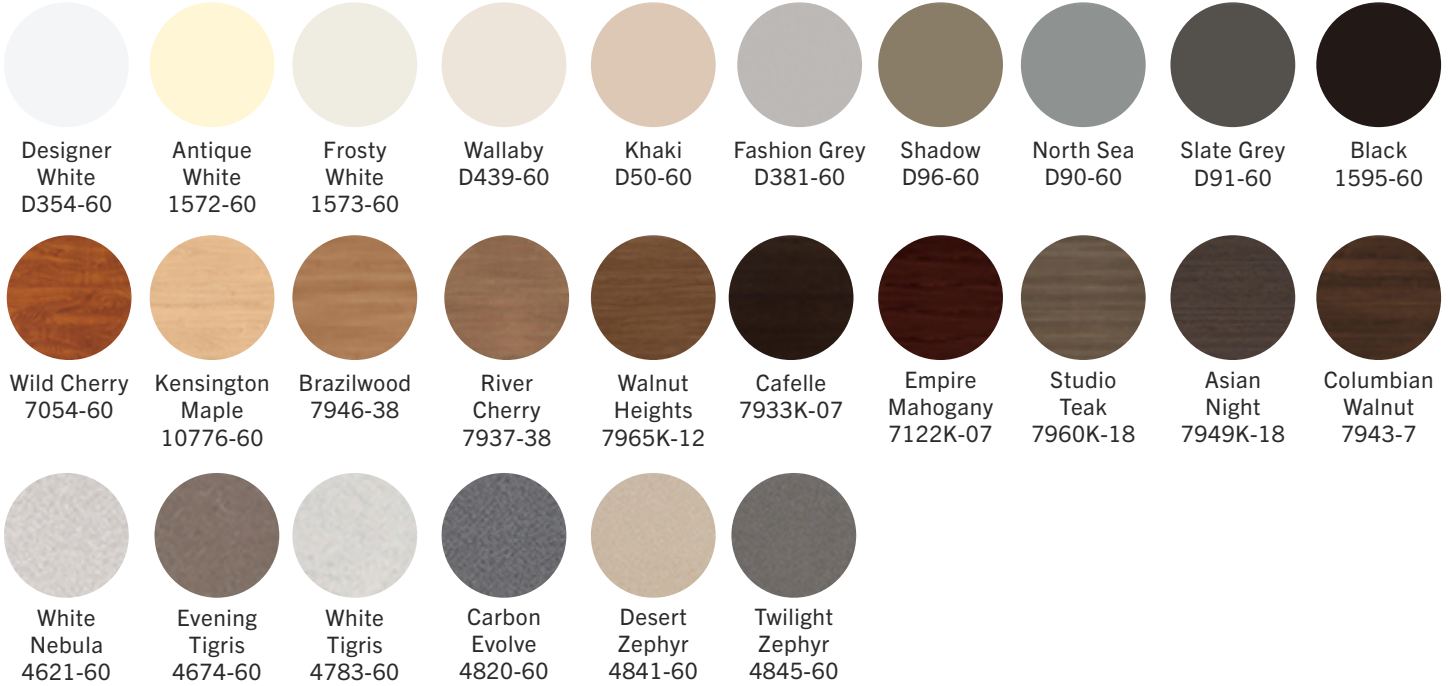

FINISHES

Silver | HSTVMNT

Grommets | \$75

FEATURES

- 2 piece with snap in cover
- Routes cables through table

FINISHES

Black, Round | GR9201
Black, Oval | GR9202

FINISHES

Frame

TFL Laminate

HPL Laminate

- All other Wilsonart colors available with extended lead times.

Wood

HOW TO SPECIFY

1. Select base model #.
2. Select base frame color.
3. Select top model #.
4. Select top material and color.
5. Select edge color (square edge only).
6. Select power and accessories (if needed).