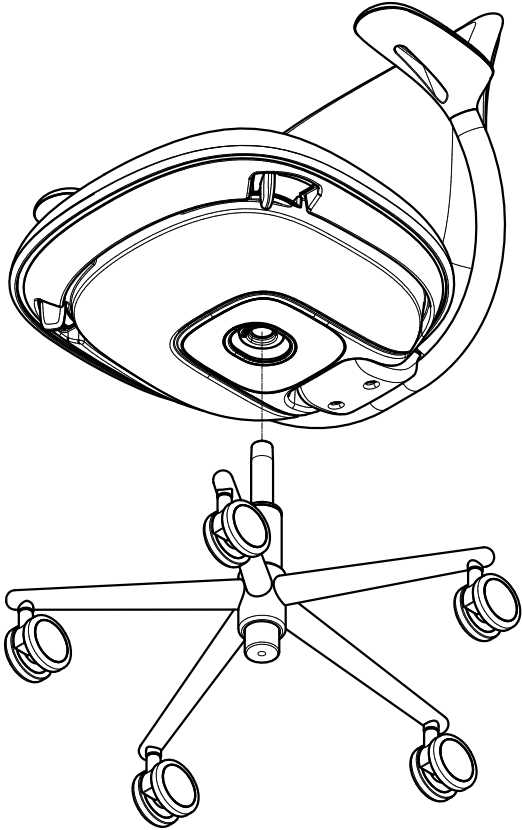

KFi STUDIOS | Jade Work Chair Base Assembly

Step 1

Step 2

Putting together your new chair is easy! Please remove all items from box and ensure all components are present.
1-800-457-5073 | kfstudios.com