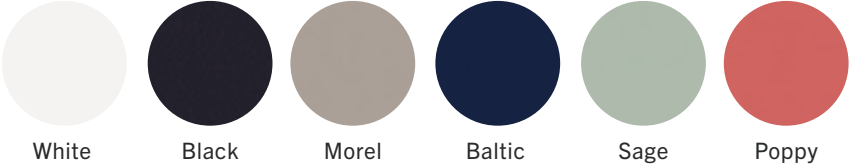

## FINISHES

White

Black

Morel

Baltic

Sage

Poppy