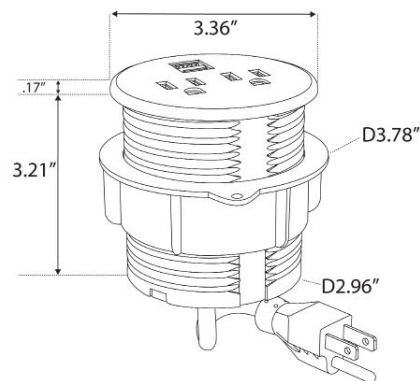

Specifications

- 1-2 - 15A, 120VAC Tamper Resistant Receptacles
- 2.1A/10.5W USB Charging Ports
- 2" and 3" Models Offered
- 72" Standard Cord with NEMA 5-15 Straight Plug
- Recommended Table Thickness: 0.25" - 2"
- Recommended Table Cut Out: 80mm for 3" Unit and 60 mm for 2" Unit
- Fastening Ring Included Secures Unit to Surface
- ETL Listed for US and Canada

Dimensions

- 3" Sand Dollar Dimensions: 3.36" x 3.21"
- 2" Standard Sand Dollar Dimensions (USB & Power Only): 2.62" x 3.51"

2" Sand Dollar with
2 USB Shown3" Sand Dollar with
2 Power 2 USB Shown

DESCRIPTION**FINISH****PART NUMBER**