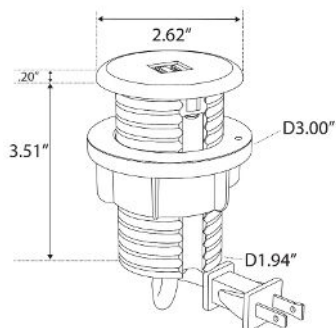

Specifications

- 1-2 - 15A, 120VAC Tamper Resistant Receptacles
- 2.1A/10.5W USB Charging Ports
- 2" and 3" Models Offered
- 72" Standard Cord with NEMA 5-15 Straight Plug
- Recommended Table Thickness: 0.25" - 2"
- Recommended Table Cut Out: 80mm for 3" Unit and 60 mm for 2" Unit
- Fastening Ring Included Secures Unit to Surface
- ETL Listed for US and Canada

Dimensions

- 3" Sand Dollar Dimensions: 3.36" x 3.21"
- 2" Standard Sand Dollar Dimensions (USB & Power Only): 2.62" x 3.51"

2" Sand Dollar with
2 USB Shown3" Sand Dollar with
2 Power 2 USB Shown

DESCRIPTION**FINISH****PART NUMBER**