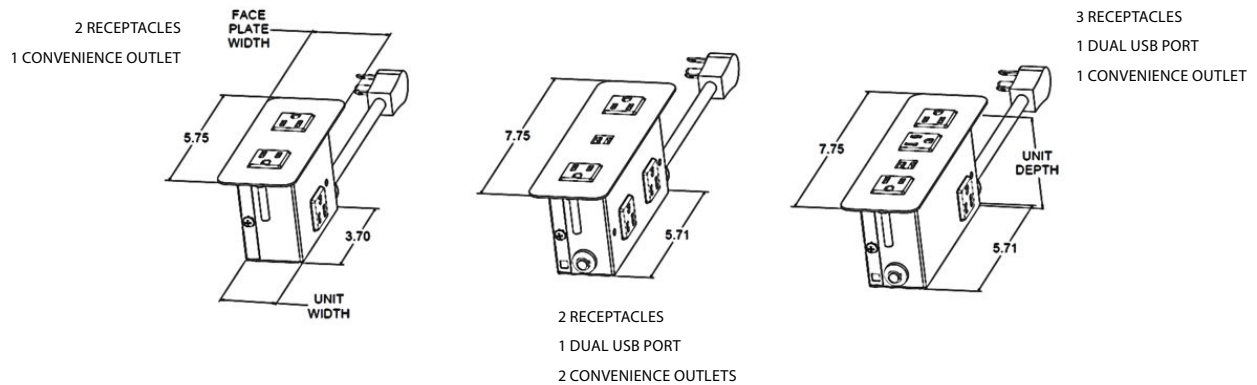

CLAMP-MOUNT BRACKETS ARE NOT SHOWN IN LINE ART DIAGRAMS

NOTE - FOR ALL UNITS SHOWN BELOW:

UNIT WIDTH = 1.80"

UNIT DEPTH = 3.12"

FACEPLATE WIDTH = 2.50"

CLAMP-MOUNT | POWER ONLY

CLAMP-MOUNT | POWER & USB

CLAMP-MOUNT | CONVENIENCE OUTLETS

CLAMP-MOUNT BRACKETS ARE NOT SHOWN IN LINE ART DIAGRAMS

NOTE - FOR ALL UNITS SHOWN BELOW:

UNIT WIDTH = 1.80"
 UNIT DEPTH = 3.12"
 FACEPLATE WIDTH = 2.50"

CLAMP-MOUNT | TELECOM KNOCKOUT

SCREW-MOUNT | POWER ONLY | POWER & USB