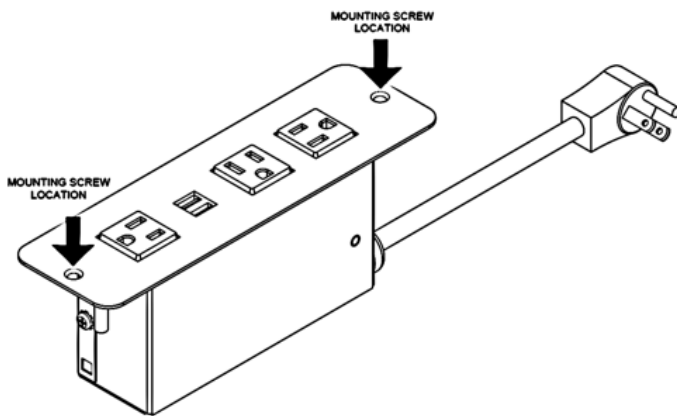

*Interested in our specialty finishes?
Contact us for details.

SPECIFICATIONS:

- 15A/120V AC Spill-Resistant Receptacles
- 2.1A/5V Shared; Dual USB Charging Ports *(Available on Select Models)*
- Convenience Outlets *(Available on Select Models)*
- Standard Cord and Hardwire Whip Length: 108" - Corded Units Equipped with 90-Degree Plug
- Customizable Telecom Plate Knockout *(Available on Select Models; Plate Purchased Separately)*
- Clamp and Screw-Mounting Capabilities
- Fits Surface Thicknesses: 0.75" - 1.25"
- Optional Mounting Bracket for Surface Thicknesses Up-to 1.50"
- Table Cutout: Varies by Configuration - See Install Sheet for Details
- ETL Listed for US and Canada

Clamp-Mount (Featured to the right) -

- **Intended Applications:** desks, benches, tables; ideal for surfaces that provide access to back of unit
- **Tool-free installation:** unit is fastened to furniture from the rear by tightening the thumbscrews