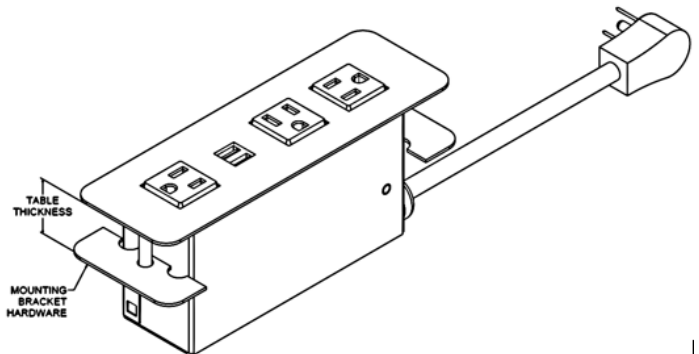

*Interested in our specialty finishes?
Contact us for details.

SPECIFICATIONS:

- 15A/120V AC Spill-Resistant Receptacles
- 2.1A/5V Shared; Dual USB Charging Ports *(Available on Select Models)*
- Convenience Outlets *(Available on Select Models)*
- Standard Cord and Hardwire Whip Length: 108" - Corded Units Equipped with 90-Degree Plug
- Customizable Telecom Plate Knockout *(Available on Select Models; Plate Purchased Separately)*
- Clamp and Screw-Mounting Capabilities
- Fits Surface Thicknesses: 0.75" - 1.25"
- Optional Mounting Bracket for Surface Thicknesses Up-to 1.50"
- Table Cutout: Varies by Configuration - See Install Sheet for Details
- ETL Listed for US and Canada

Clamp-Mount (Featured to the right) -

- **Intended Applications:** desks, benches, tables; ideal for surfaces that provide access to back of unit
- **Tool-free installation:** unit is fastened to furniture from the rear by tightening the thumbscrews