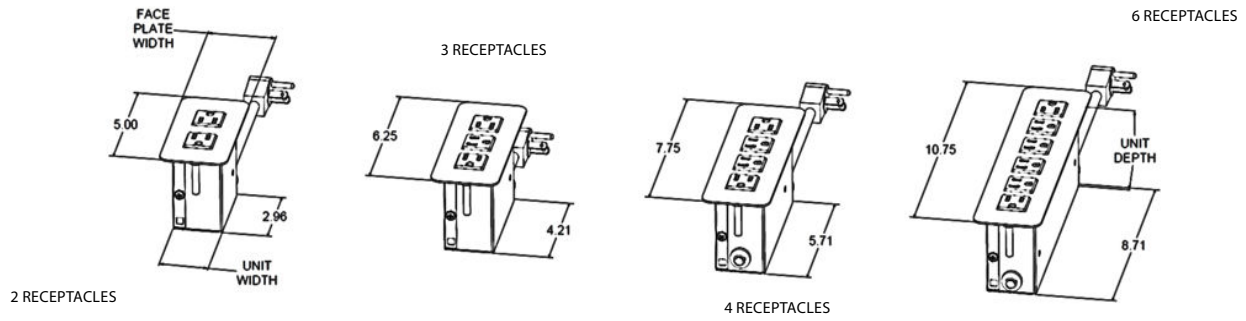

CLAMP-MOUNT BRACKETS ARE NOT SHOWN IN LINE ART DIAGRAMS

NOTE - FOR ALL UNITS SHOWN BELOW:

UNIT WIDTH = 1.80"

UNIT DEPTH = 3.12"

FACEPLATE WIDTH = 2.50"

CLAMP-MOUNT | POWER ONLY

CLAMP-MOUNT | POWER & USB

CLAMP-MOUNT | CONVENIENCE OUTLETS

CLAMP-MOUNT BRACKETS ARE NOT SHOWN IN LINE ART DIAGRAMS

NOTE - FOR ALL UNITS SHOWN BELOW:

UNIT WIDTH = 1.80"
 UNIT DEPTH = 3.12"
 FACEPLATE WIDTH = 2.50"

CLAMP-MOUNT | TELECOM KNOCKOUT

SCREW-MOUNT | POWER ONLY | POWER & USB