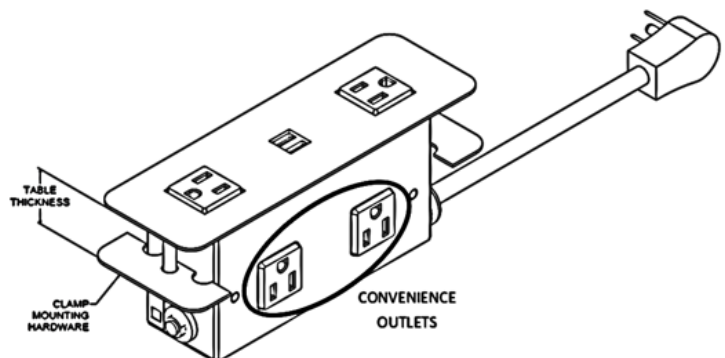

Convenience Outlets (Featured to the right) -

- **Intended Applications:** desks, tables and work surfaces; ideal for stationary accessories like lamps, computers, or monitors that do not need to be accessed frequently. This offers surface access to charge temporary devices like laptops and mobile devices that are used regularly.