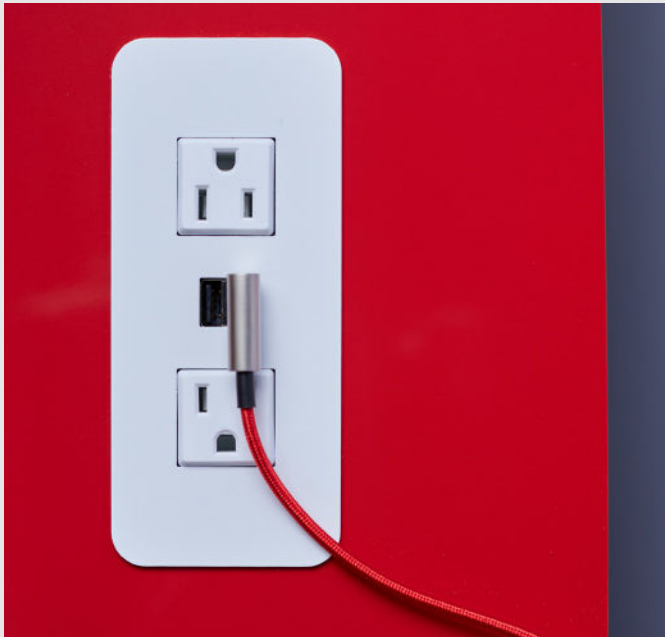

COVE™ SERIES

CORDED & HARDWIRED

VERSATILE.

ADAPTABLE.

REVOLUTIONARY.

CHAMELEON OF POWER INTEGRATION

Deliver spill-resistant power, USB charging, and data capabilities to the places you need them most. Sleek in proportion, Cove's unmatched mounting capabilities provide seamless integration to nearly any surface. And with modern, easy-to-install options, you can provide unrelenting connectivity that doesn't interfere with design or time.

*Interested in our specialty finishes?
Contact us for details.

SPECIFICATIONS:

- 15A/120V AC Spill-Resistant Receptacles
- 2.1A/5V Shared; Dual USB Charging Ports *(Available on Select Models)*
- Convenience Outlets *(Available on Select Models)*
- Standard Cord and Hardwire Whip Length: 108" - Corded Units Equipped with 90-Degree Plug
- Customizable Telecom Plate Knockout *(Available on Select Models; Plate Purchased Separately)*
- Clamp and Screw-Mounting Capabilities
- Fits Surface Thicknesses: 0.75" - 1.25"
- Optional Mounting Bracket for Surface Thicknesses Up-to 1.50"
- Table Cutout: Varies by Configuration - See Install Sheet for Details
- ETL Listed for US and Canada