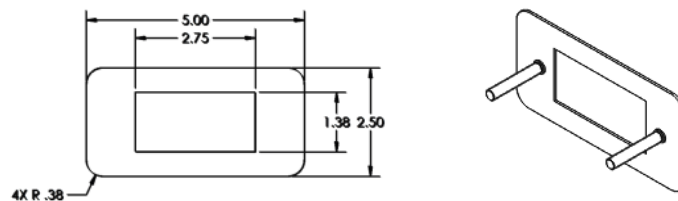

CLAMP-MOUNT BRACKETS ARE NOT SHOWN IN LINE ART DIAGRAMS

NOTE - FOR ALL UNITS SHOWN BELOW:

UNIT WIDTH = 1.80"

UNIT DEPTH = 3.12"

FACEPLATE WIDTH = 2.50"

CLAMP-MOUNT | POWER ONLY

CLAMP-MOUNT | POWER & USB

CLAMP-MOUNT | CONVENIENCE OUTLETS

CLAMP-MOUNT BRACKETS ARE NOT SHOWN IN LINE ART DIAGRAMS

NOTE - FOR ALL UNITS SHOWN BELOW:

UNIT WIDTH = 1.80"
 UNIT DEPTH = 3.12"
 FACEPLATE WIDTH = 2.50"

CLAMP-MOUNT | TELECOM KNOCKOUT

SCREW-MOUNT | POWER ONLY | POWER & USB

FACEPLATE ONLY | TELECOM PLATE KNOCKOUT

METAL FACEPLATE ONLY (CORDLESS)
 1 TELECOM PLATE KNOCKOUT

	FINISH	PRODUCT NUMBER
ONE POWER		
1 POWER, 1 DUAL USB, CLAMP-ON UNIT WITH 108" STANDARD CORD	SILVER BLACK WHITE BRONZE LATTE CARBON BRUSHED ALUMINIUM	COV-1U-S-108 COV-1U-B-108 COV-1U-GW-108 COV-1U-Z-108 COV-1U-L-108 COV-1U-C-108 COV-1U-AL-108
1 POWER, 1 DUAL USB, BEZEL UNIT WITH 108" STANDARD CORD	SILVER BLACK WHITE BRONZE LATTE CARBON BRUSHED ALUMINIUM	COV-1U-S-S-108 COV-1U-S-B-108 COV-1U-S-GW-108 COV-1U-S-Z-108 COV-1U-S-L-108 COV-1U-S-C-108 COV-1U-S-AL-108