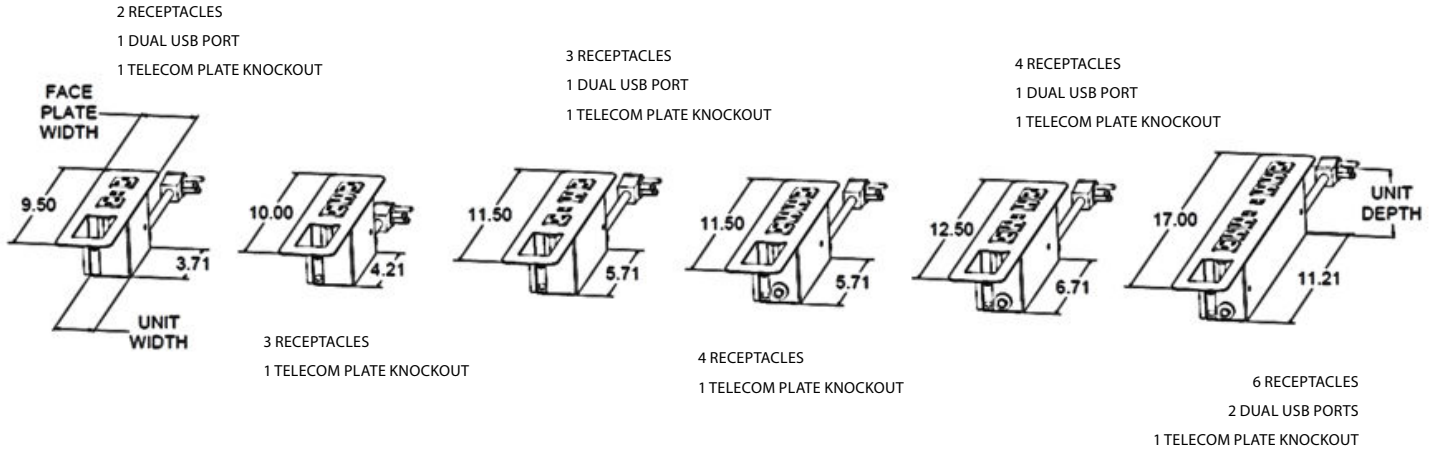

CLAMP-MOUNT BRACKETS ARE NOT SHOWN IN LINE ART DIAGRAMS

NOTE - FOR ALL UNITS SHOWN BELOW:

UNIT WIDTH = 1.80"

UNIT DEPTH = 3.12"

FACEPLATE WIDTH = 2.50"

CLAMP-MOUNT | POWER ONLY

CLAMP-MOUNT | POWER & USB

CLAMP-MOUNT | CONVENIENCE OUTLETS

CLAMP-MOUNT BRACKETS ARE NOT SHOWN IN LINE ART DIAGRAMS

NOTE - FOR ALL UNITS SHOWN BELOW:

UNIT WIDTH = 1.80"
 UNIT DEPTH = 3.12"
 FACEPLATE WIDTH = 2.50"

CLAMP-MOUNT | TELECOM KNOCKOUT

SCREW-MOUNT | POWER ONLY | POWER & USB