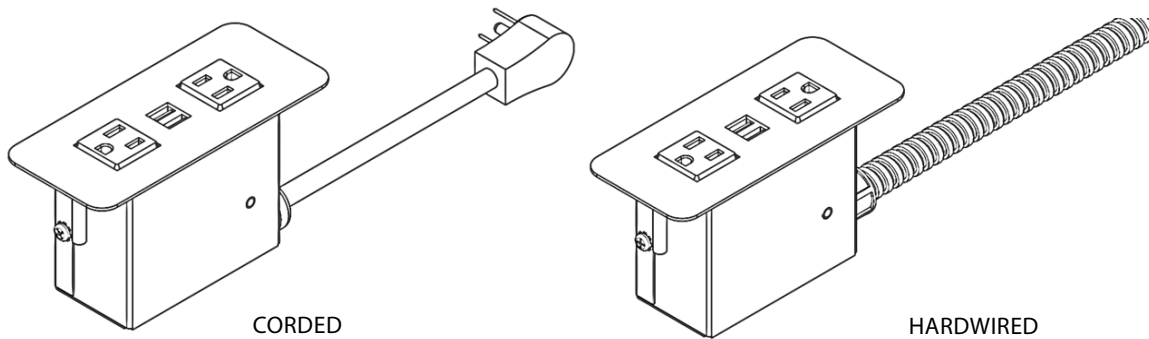

*Interested in our specialty finishes?
Contact us for details.

SPECIFICATIONS:

- 15A/120V AC Spill-Resistant Receptacles
- 2.1A/5V Shared; Dual USB Charging Ports *(Available on Select Models)*
- Convenience Outlets *(Available on Select Models)*
- Standard Cord and Hardwire Whip Length: 108" - Corded Units Equipped with 90-Degree Plug
- Customizable Telecom Plate Knockout *(Available on Select Models; Plate Purchased Separately)*
- Clamp and Screw-Mounting Capabilities
- Fits Surface Thicknesses: 0.75" - 1.25"
- Optional Mounting Bracket for Surface Thicknesses Up-to 1.50"
- Table Cutout: Varies by Configuration - See Install Sheet for Details
- ETL Listed for US and Canada