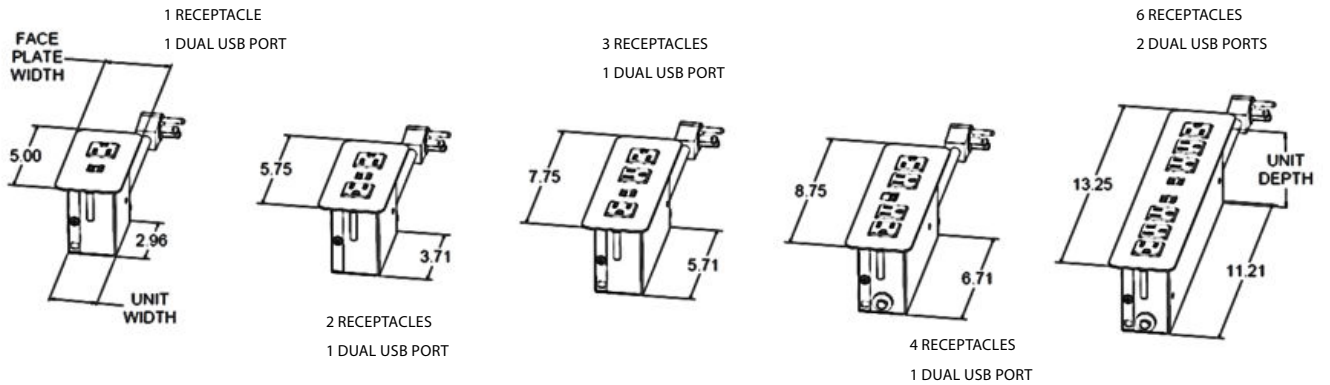

CLAMP-MOUNT BRACKETS ARE NOT SHOWN IN LINE ART DIAGRAMS

NOTE - FOR ALL UNITS SHOWN BELOW:

UNIT WIDTH = 1.80"

UNIT DEPTH = 3.12"

FACEPLATE WIDTH = 2.50"

CLAMP-MOUNT | POWER ONLY

CLAMP-MOUNT | POWER & USB

CLAMP-MOUNT | CONVENIENCE OUTLETS

CLAMP-MOUNT BRACKETS ARE NOT SHOWN IN LINE ART DIAGRAMS

NOTE - FOR ALL UNITS SHOWN BELOW:

UNIT WIDTH = 1.80"
 UNIT DEPTH = 3.12"
 FACEPLATE WIDTH = 2.50"

CLAMP-MOUNT | TELECOM KNOCKOUT

SCREW-MOUNT | POWER ONLY | POWER & USB