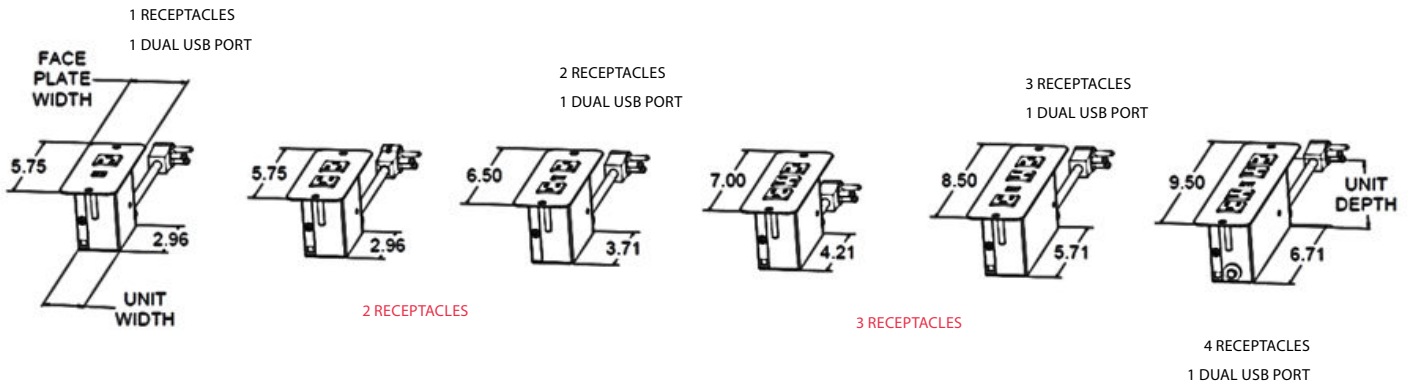

CLAMP-MOUNT BRACKETS ARE NOT SHOWN IN LINE ART DIAGRAMS

NOTE - FOR ALL UNITS SHOWN BELOW:

UNIT WIDTH = 1.80"

UNIT DEPTH = 3.12"

FACEPLATE WIDTH = 2.50"

CLAMP-MOUNT | POWER ONLY

CLAMP-MOUNT | POWER & USB

CLAMP-MOUNT | CONVENIENCE OUTLETS

CLAMP-MOUNT BRACKETS ARE NOT SHOWN IN LINE ART DIAGRAMS

NOTE - FOR ALL UNITS SHOWN BELOW:

UNIT WIDTH = 1.80"
 UNIT DEPTH = 3.12"
 FACEPLATE WIDTH = 2.50"

CLAMP-MOUNT | TELECOM KNOCKOUT

SCREW-MOUNT | POWER ONLY | POWER & USB

FACEPLATE ONLY | TELECOM PLATE KNOCKOUT

METAL FACEPLATE ONLY (CORDLESS)
 1 TELECOM PLATE KNOCKOUT

	FINISH	PRODUCT NUMBER
ONE POWER		
1 POWER, 1 DUAL USB, CLAMP-ON UNIT WITH 108" STANDARD CORD	SILVER BLACK WHITE BRONZE LATTE CARBON BRUSHED ALUMINIUM	COV-1U-S-108 COV-1U-B-108 COV-1U-GW-108 COV-1U-Z-108 COV-1U-L-108 COV-1U-C-108 COV-1U-AL-108
1 POWER, 1 DUAL USB, BEZEL UNIT WITH 108" STANDARD CORD	SILVER BLACK WHITE BRONZE LATTE CARBON BRUSHED ALUMINIUM	COV-1U-S-S-108 COV-1U-S-B-108 COV-1U-S-GW-108 COV-1U-S-Z-108 COV-1U-S-L-108 COV-1U-S-C-108 COV-1U-S-AL-108