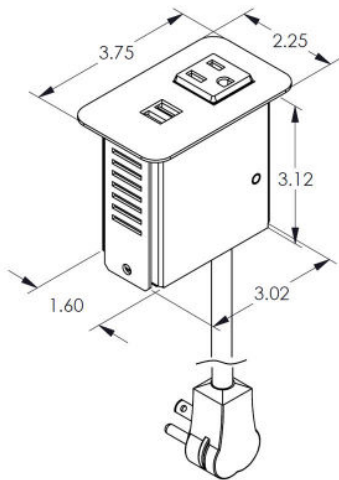

COVE™ MINI SERIES

BUILT TO RETROFIT

POWERFULLY SIMPLE BY DESIGN.

Cove™ Mini Series simplifies the installation process by retrofitting the industry standard cutout size: 3.27" x 1.90". Round and rectangular faceplate options provide aesthetic versatility whilst delivering seamless spill-resistant power and charging capabilities to existing furniture applications.

*Interested in our specialty finishes?
Contact us for details.

SPECIFICATIONS:

- 15A/120V AC Spill-Resistant Receptacles
- 2.1A/5V Shared; Dual USB Charging Ports (*Available on Select Models*)
- Standard Cord Length: 108" with 90-Degree Plug
- Fits Surface Thicknesses: 0.5" - 2.0"
- Table Cutout: 3.27" x 1.90"
- ETL Listed for US and Canada

PRODUCT DIMENSIONS

Rectangular Faceplate

1 power receptacle and dual USB port shown above. See additional options below.

Round Faceplate

1 power receptacle and dual USB port shown above. See additional options below.