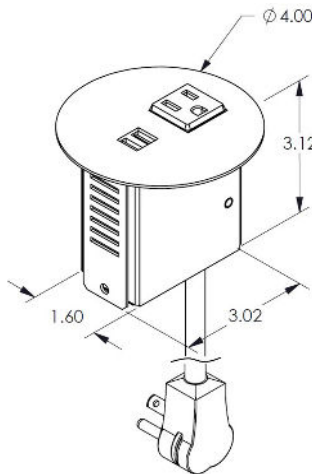

*Interested in our specialty finishes?
Contact us for details.

SPECIFICATIONS:

- 15A/120V AC Spill-Resistant Receptacles
- 2.1A/5V Shared; Dual USB Charging Ports (*Available on Select Models*)
- Standard Cord Length: 108" with 90-Degree Plug
- Fits Surface Thicknesses: 0.5" - 2.0"
- Table Cutout: 3.27" x 1.90"
- ETL Listed for US and Canada

PRODUCT DIMENSIONS

Rectangular Faceplate

1 power receptacle and dual USB port shown above. See additional options below.

Round Faceplate

1 power receptacle and dual USB port shown above. See additional options below.