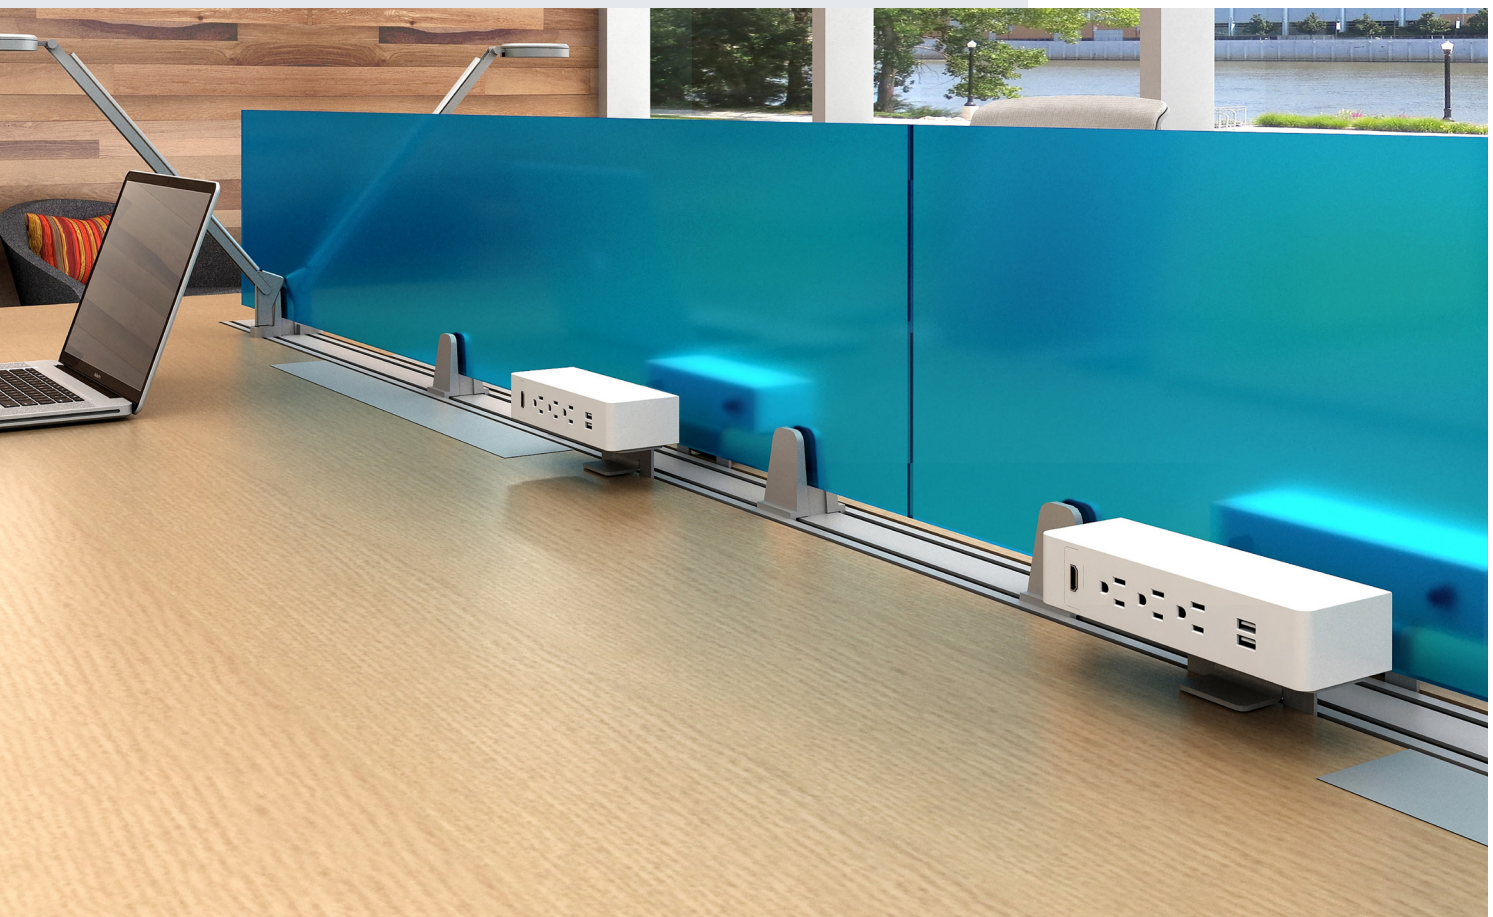

Amplified Power

POWER TO THE PEOPLE

A pinnacle of power capacity, the Ashley Trio features three outlets that deliver AC power for high power devices, as well as a 2.4 Amp USB-A and a 60-Watt USB-C power delivery charging ports. Utilizing Gallium Nitride (GaN) Technology, Trio's USB ports deliver high power USB in a compact package, with both ports being reversible so you never have to worry about how you get plugged in.

Building on the premium power offering, the Trio presents a space for your choice of HDMI, RJ45 and VGA ports to meet your data and A/V connection needs.

The Ashley Trio is available in clamp-on, under, and bezel mounting options and is UL 962A and UL 111 Listed.