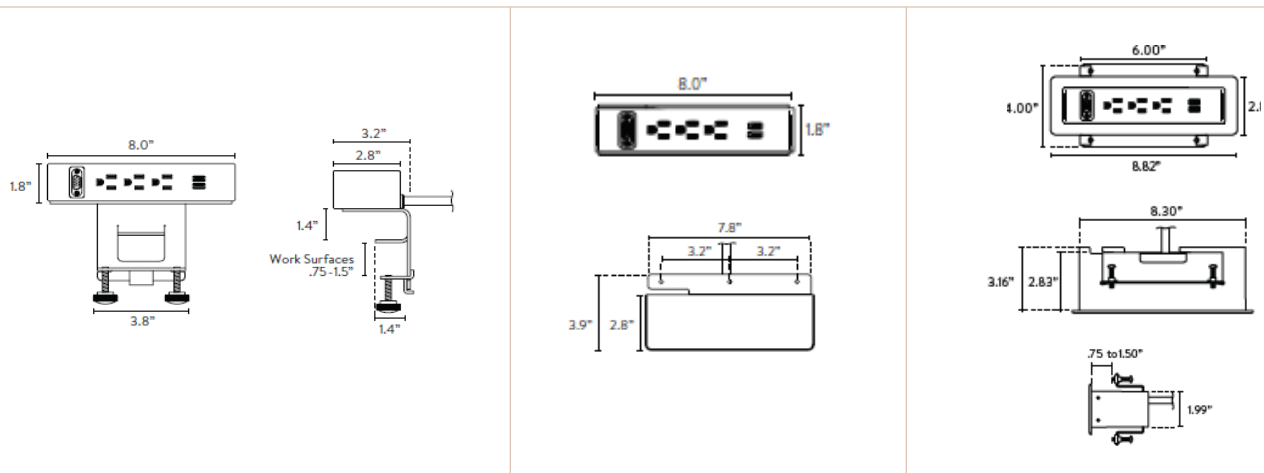

Dimensions

- Product lengths vary on configurations: 8", 8" (7.8" for Under Bracket), 8.82"