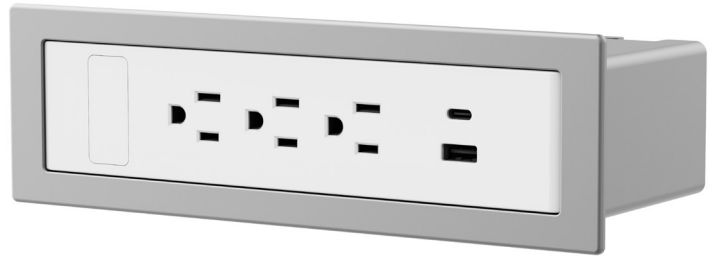

FEATURES:

Applications

Clamp-on
Under-mount
Bezel

Standard Metal Trim Finishes

- Silver
- Black
- White
- Bronze
- Carbon
- Latte

Standard Plastic Colors

- White
- Grey
- Black