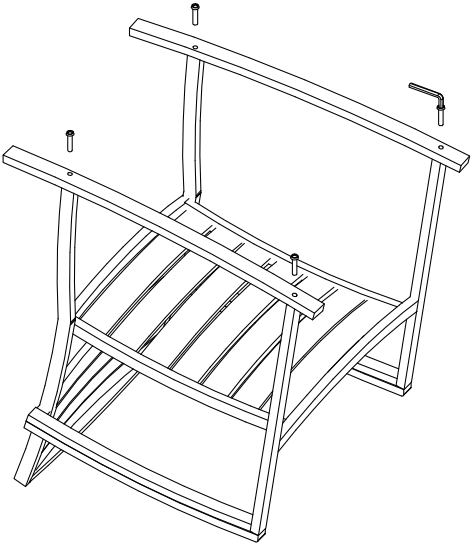

# KFi STUDIOs | Eveleen Rocker Assembly

**Components:**

Socket bolt (4)

Allen wrench (1)

Leg (2)

Chair (1)

**Step 1**

**Step 2**

**Step 3**

Putting together your new chair is easy! Please remove all items from box and ensure all components are present.

1-800-457-5073 | [kfstudios.com](http://kfstudios.com)