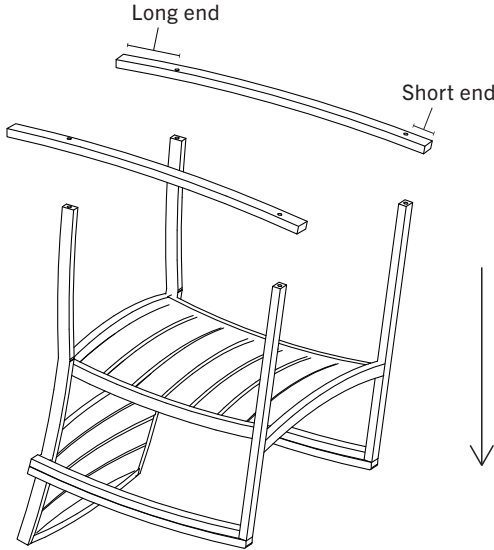

# KFi STUDIOs | Eveleen Rocker Assembly

**Components:**

Socket bolt (4)

Allen wrench (1)

Leg (2)

Chair (1)

**Step 1**

**Step 2**

**Step 3**

Putting together your new chair is easy! Please remove all items from box and ensure all components are present.

1-800-457-5073 | [kfstudios.com](http://kfstudios.com)