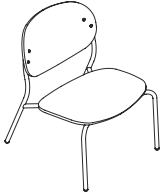

MODEL

WD8500 | Lounge, Armless

Laminate Seat & Back

$1132

Upholstered Seat & Laminate Back

Fabric Grade

3/COM	A	B	C	D	E	F	G	H	I	J	K	L
$1145	1170	1178	1186	1195	1204	1214	1224	1235	1246	1259	1272	1287

Upholstered Seat & Back

Fabric Grade

3/COM	A	B	C	D	E	F	G	H	I	J	K	L
$1165	1205	1220	1235	1252	1269	1288	1307	1329	1351	1376	1401	1431

Dimensions (w x d x h)

Overall | 22.9" x 25.9" x 30.8"

Seat Height | 16.6"

Shipping

All pricing is FOB Louisville, KY.

Weight | 27lbs

LTL | 1/carton | 26.4 CF | 38" x 30" x 40"

COM | 1.5 yd per chair