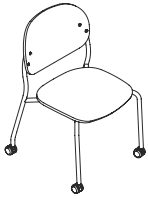

MODEL

CS8500 | Chair, Armless, Casters

PET Felt Seat & Back

$722

Laminate Seat & PET Felt Back

$732

Laminate Seat & Back

$775

Upholstered Seat & PET Felt Back

Fabric Grade

3/COM	A	B	C	D	E	F	G	H	I	J	K	L
$755	780	788	796	805	814	824	834	845	856	869	882	897

Upholstered Seat & Laminate Back

Fabric Grade

3/COM	A	B	C	D	E	F	G	H	I	J	K	L
$765	790	798	806	815	824	834	844	855	866	879	892	907

Upholstered Seat & Back

Fabric Grade

3/COM	A	B	C	D	E	F	G	H	I	J	K	L
$792	833	848	863	880	897	916	935	957	979	1004	1029	1059

Dimensions (w x d x h)

Overall | 19.9" x 22.3" x 33.3"
Seat Height | 18"

Shipping

All pricing is FOB Louisville, KY.
Weight | 16lbs
LTL | 4/carton | 17.1 CF | 30.25" x 23.25" x 41.25"
UPS | 1/carton | 11.6 CF | 23.5" x 21.5" x 39.5"

COM | 1.0 yd per chair