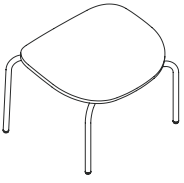

TIOGA

MODEL

8502 | Ottoman

Laminate

$461

Upholstered

Fabric Grade

3/COM	A	B	C	D	E	F	G	H	I	J	K	L
$500	540	555	570	587	604	623	642	664	686	711	736	766

Dimensions (w x d x h)

Overall | 22.9" x 19" x 15.5"

Shipping

All pricing is FOB Louisville, KY.

Weight | 13lbs

LTL | 1/carton | 6.1 CF | 21" x 21" x 24"

UPS | 1/carton | 6.1 CF | 21" x 21" x 24"

COM | 0.5 yd per chair