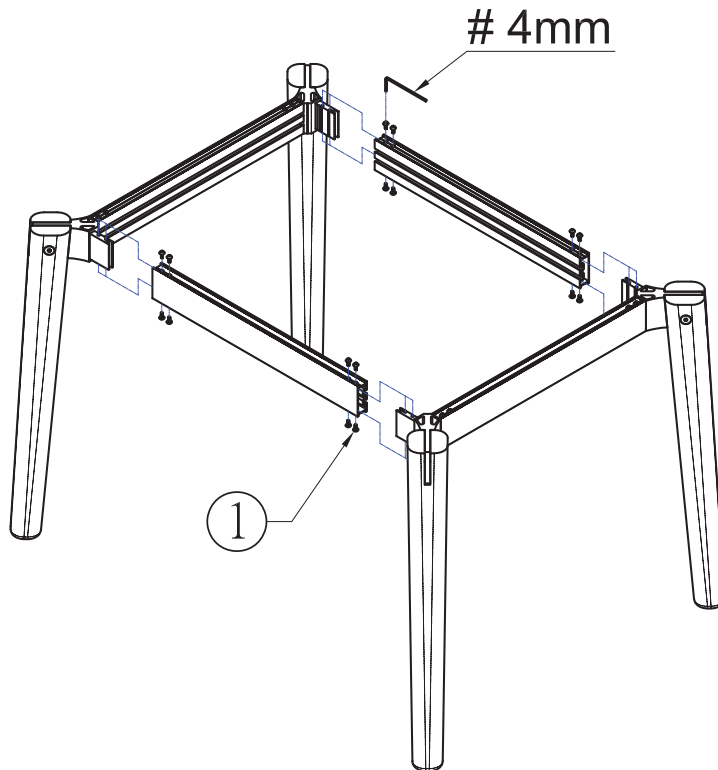

KFi STUDIOS | Voodoo Square BV48SQ Table Assembly

Step 1

Step 2

Putting together your new table is easy! Please remove all items from box and ensure all components are present.

1-800-457-5073 | kfstudios.com

KFi STUDiOS | Voodoo Square BV48SQ Table Assembly

Step 3

Hardware	
1	 M6 x 12mm x8pcs
2	 M6 x8pcs
3	 x8pcs
4	 M6 x8pcs

Step 4

Hardware	
1	 $\phi \frac{3}{16}'' \times \frac{7}{8}''$ x8pcs

Putting together your new table is easy! Please remove all items from box and ensure all components are present.