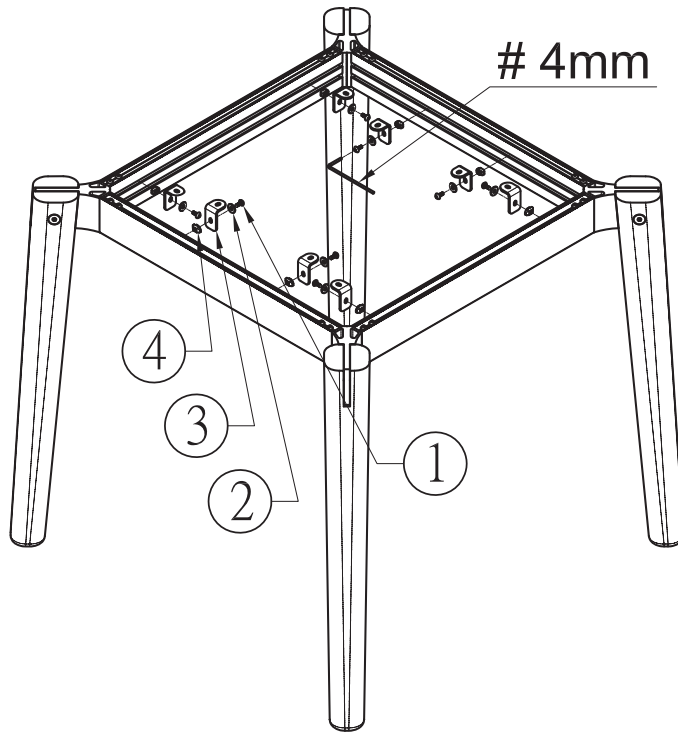

KFi STUDIOS | Voodoo Square BV48SQ Table Assembly

Step 1

Step 2

Putting together your new table is easy! Please remove all items from box and ensure all components are present.

1-800-457-5073 | kfstudios.com

KFi STUDiOS | Voodoo Square BV48SQ Table Assembly

Step 3

Hardware	
1	 M6 x 12mm x8pcs
2	 M6 x8pcs
3	 x8pcs
4	 M6 x8pcs

Step 4

Hardware	
1	 $\phi \frac{3}{16}'' \times \frac{7}{8}''$ x8pcs

Putting together your new table is easy! Please remove all items from box and ensure all components are present.