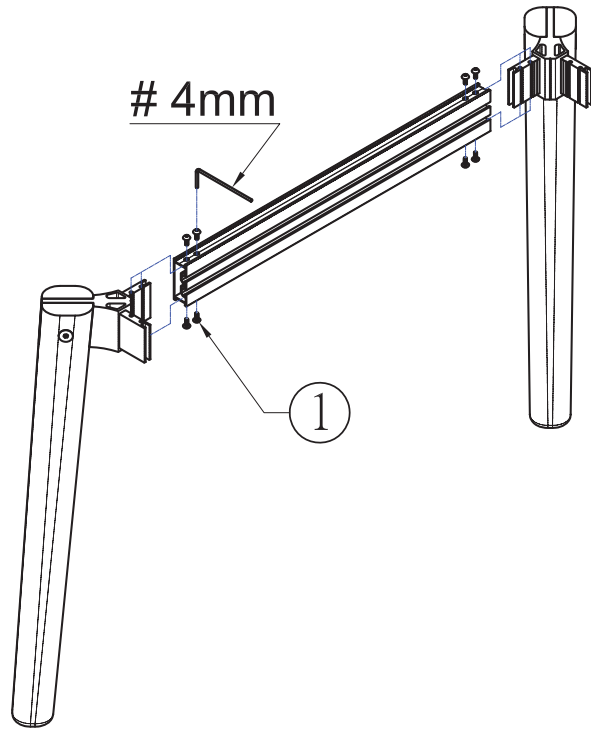

KFi STUDIOS | Voodoo Square BV48SQ Table Assembly

Step 1

Step 2

Putting together your new table is easy! Please remove all items from box and ensure all components are present.

1-800-457-5073 | kfstudios.com

KFi STUDiOS | Voodoo Square BV48SQ Table Assembly

Step 3

Hardware	
1	 M6 x 12mm x8pcs
2	 M6 x8pcs
3	 x8pcs
4	 M6 x8pcs

Step 4

Hardware	
1	 $\phi \frac{3}{16}'' \times \frac{7}{8}''$ x8pcs

Putting together your new table is easy! Please remove all items from box and ensure all components are present.