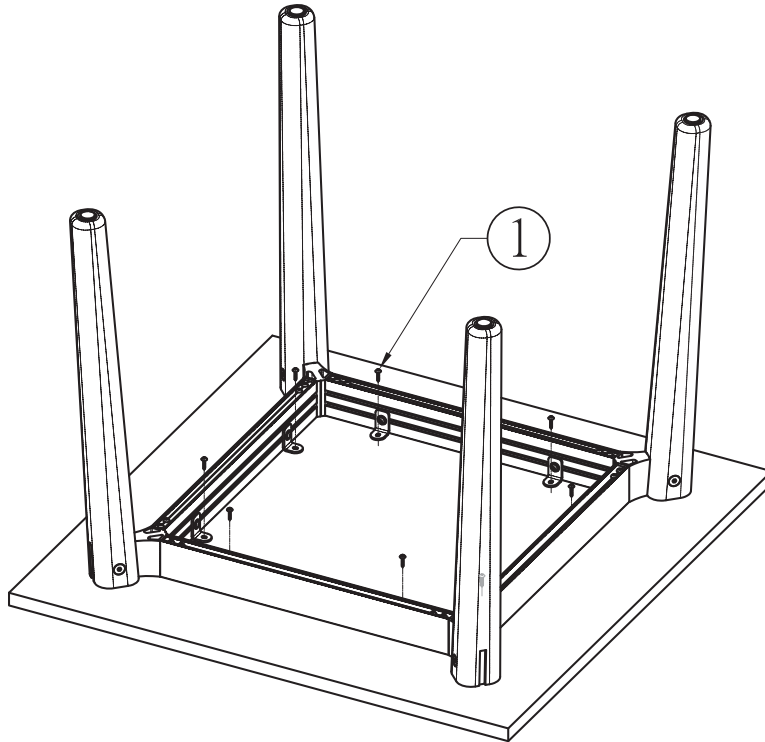

KFi STUDIOS | Voodoo Square BV48SQ Table Assembly

Step 1

Step 2

Putting together your new table is easy! Please remove all items from box and ensure all components are present.

1-800-457-5073 | kfstudios.com

KFi STUDiOS | Voodoo Square BV48SQ Table Assembly

Step 3

Hardware	
1	 M6 x 12mm x8pcs
2	 M6 x8pcs
3	 x8pcs
4	 M6 x8pcs

Step 4

Hardware	
1	 $\phi \frac{3}{16}'' \times \frac{7}{8}''$ x8pcs

Putting together your new table is easy! Please remove all items from box and ensure all components are present.