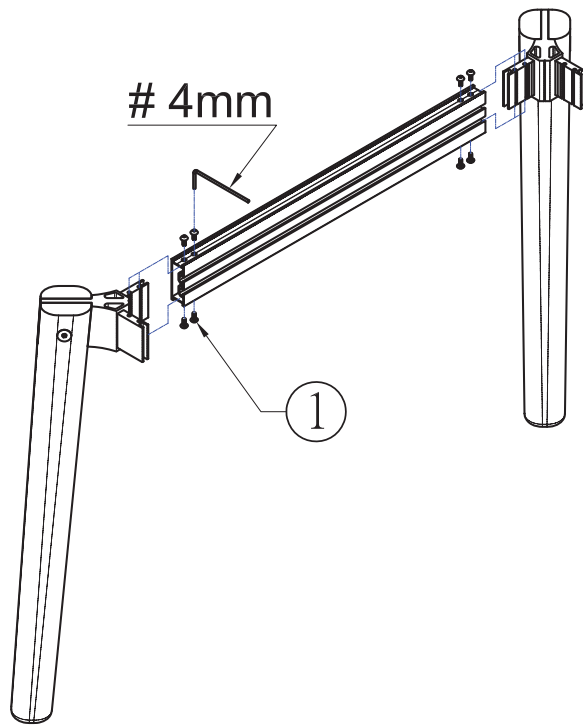

KFi STUDiOS | Voodoo Round BV48RD Table Assembly

Step 1

Step 2

Putting together your new table is easy! Please remove all items from box and ensure all components are present.

1-800-457-5073 | kfstudios.com

KFi STUDiOS | Voodoo Round BV48RD Table Assembly

Step 3

Hardware	
1	 M6 x 12mm x8pcs
2	 M6 x8pcs
3	 x8pcs
4	 M6 x8pcs

Step 4

Hardware	
1	 $\phi \frac{3}{16}'' \times \frac{7}{8}''$ x8pcs

Putting together your new table is easy! Please remove all items from box and ensure all components are present.