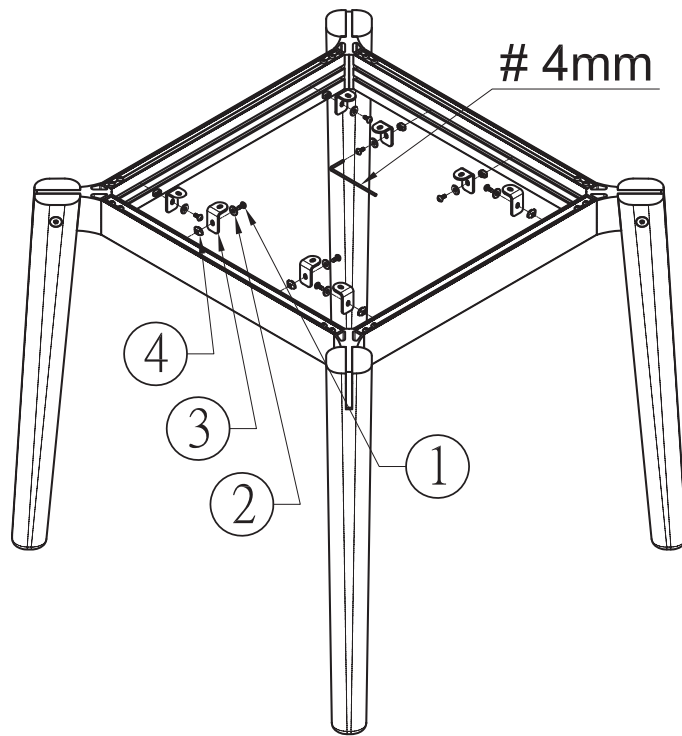

KFi STUDiOS | Voodoo Round BV48RD Table Assembly

Step 1

Step 2

Putting together your new table is easy! Please remove all items from box and ensure all components are present.

1-800-457-5073 | kfstudios.com

KFi STUDiOS | Voodoo Round BV48RD Table Assembly

Step 3

Hardware	
1	 M6 x 12mm x8pcs
2	 M6 x8pcs
3	 x8pcs
4	 M6 x8pcs

Step 4

Hardware	
1	 $\phi \frac{3}{16}'' \times \frac{7}{8}''$ x8pcs

Putting together your new table is easy! Please remove all items from box and ensure all components are present.