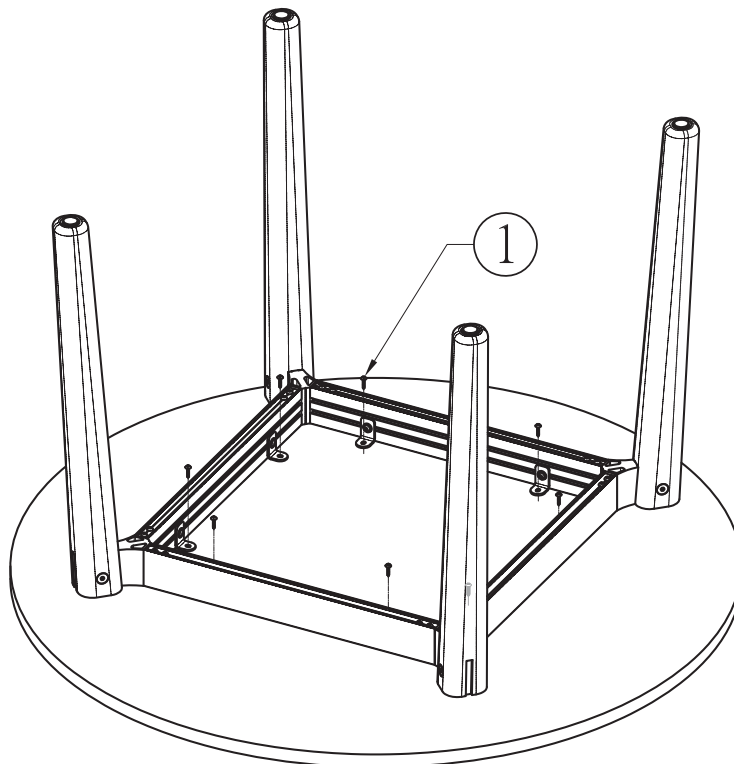

KFi STUDiOS | Voodoo Round BV48RD Table Assembly

Step 1

Step 2

Putting together your new table is easy! Please remove all items from box and ensure all components are present.

1-800-457-5073 | kfstudios.com

KFi STUDiOS | Voodoo Round BV48RD Table Assembly

Step 3

Hardware	
1	 M6 x 12mm x8pcs
2	 M6 x8pcs
3	 x8pcs
4	 M6 x8pcs

Step 4

Hardware	
1	 $\phi \frac{3}{16}'' \times \frac{7}{8}''$ x8pcs

Putting together your new table is easy! Please remove all items from box and ensure all components are present.