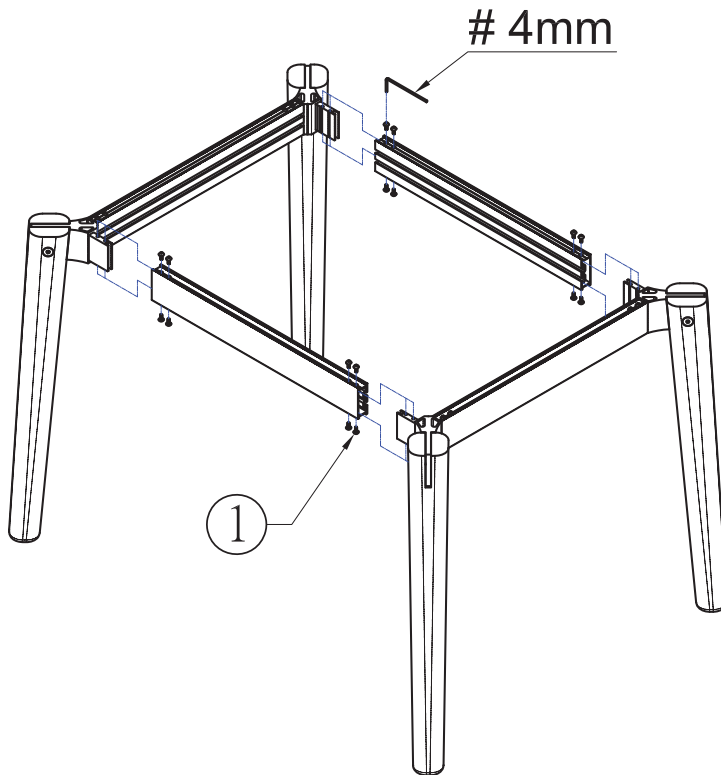

KFi STUDiOS | Voodoo Round BV48RD Table Assembly

Step 1

Step 2

Putting together your new table is easy! Please remove all items from box and ensure all components are present.

1-800-457-5073 | kfstudios.com

KFi STUDiOS | Voodoo Round BV48RD Table Assembly

Step 3

Hardware	
1	 M6 x 12mm x8pcs
2	 M6 x8pcs
3	 x8pcs
4	 M6 x8pcs

Step 4

Hardware	
1	 $\phi \frac{3}{16}'' \times \frac{7}{8}''$ x8pcs

Putting together your new table is easy! Please remove all items from box and ensure all components are present.