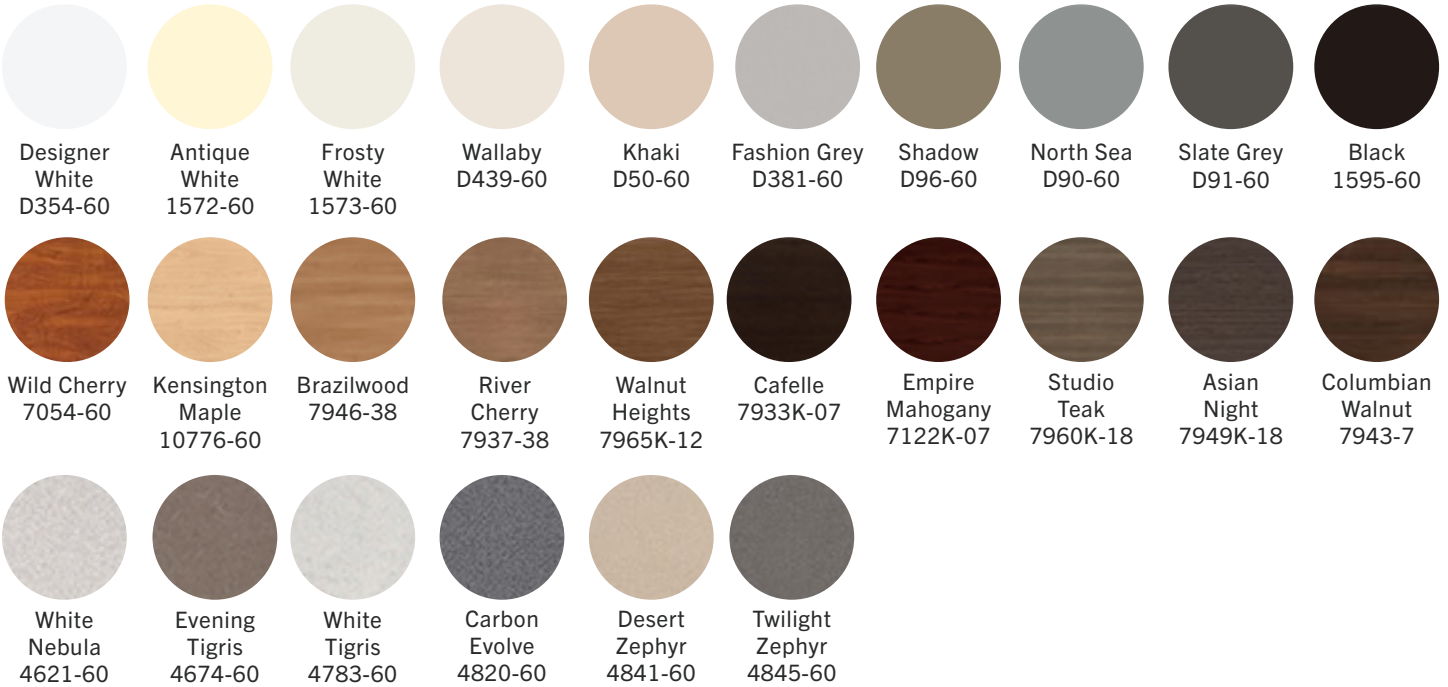

- 2 piece with snap in cover
- Routes cables through table

FINISHES

- Black, Round | GR9201
- Black, Oval | GR9202

RANG

FINISHES

Base

Apron

HPL Laminate

- All other Wilsonart & Formica colors available with extended lead times.

HOW TO SPECIFY

1. Select base model #.
2. Select base color.
3. Select apron color.
4. Select top model #.
5. Select top color.
6. Select edge color (square edge only).
7. Select power (if applicable).