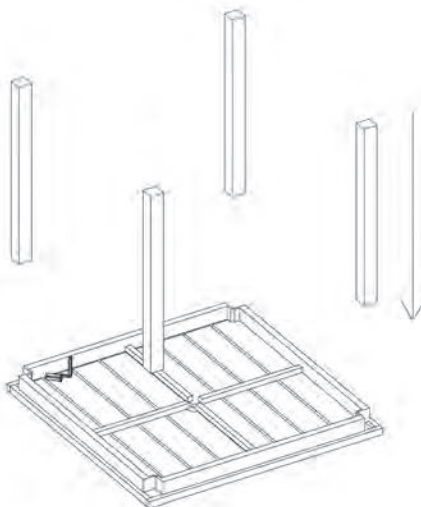

KFi STUDIO*S* | Eveleen Square Table Assembly

Components:

Washer (8)

Lock Washer (8)

Socket Bolt (8)

Allen Wrench (1)

Leg (4)

Top (1)

Step 1

Step 2

Step 3

Putting together your new table is easy! Please remove all items from box and ensure all components are present.
1-800-457-5073 | kfstudios.com