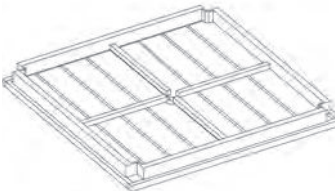

KFi STUDIO*S* | Eveleen Square Table Assembly

Components:

Washer (8)

Lock Washer (8)

Socket Bolt (8)

Allen Wrench (1)

Leg (4)

Top (1)