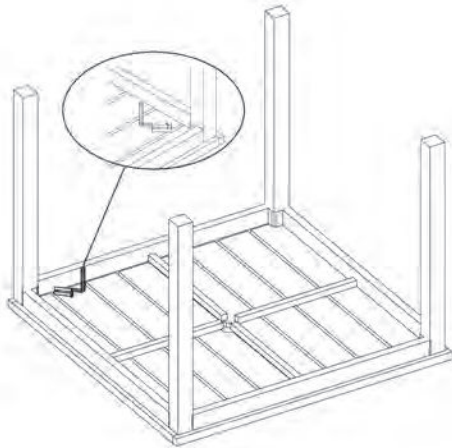

KFi STUDIO*S* | Eveleen Square Table Assembly

Components:

Washer (8)

Lock Washer (8)

Socket Bolt (8)

Allen Wrench (1)

Leg (4)

Top (1)

Step 1

Step 2

Step 3

Putting together your new table is easy! Please remove all items from box and ensure all components are present.
1-800-457-5073 | kfstudios.com