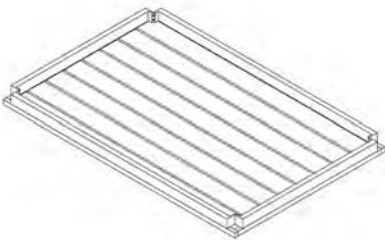

KFi STUDIOS | Eveleen Rectangle Table Assembly

Components:

Washer (8)

Lock Washer (8)

Socket Bolt (8)

Allen Wrench (1)

Leg (4)

Top (1)