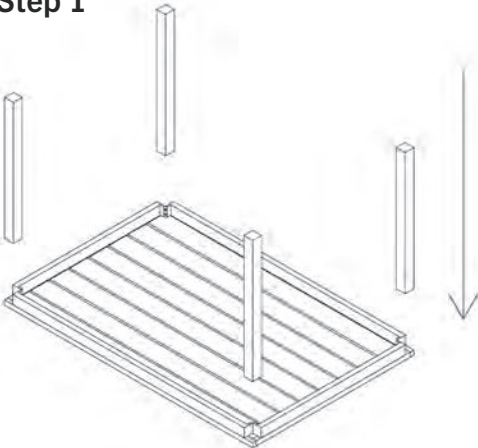

KFi STUDIOS | Eveleen Rectangle Table Assembly

Components:

Washer (8)

Lock Washer (8)

Socket Bolt (8)

Allen Wrench (1)

Leg (4)

Top (1)

Step 1

Step 2

Step 3

Putting together your new table is easy! Please remove all items from box and ensure all components are present.
1-800-457-5073 | kfstudios.com