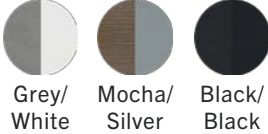

KFi STUDIOS

EVELEEN

With its contemporary design, Eveleen outdoor seating and tables are a go-to option for creating a chic yet comfortable outdoor space. Constructed from durable aluminum and polywood slats, Eveleen is designed to withstand the elements. Mix and match chairs, barstools, and benches with round, square, and rectangle tables for a tailored and cohesive look. The broad selection of seating and table options ensures Eveleen will be a classic staple and a good fit for a multitude of spaces.

FEATURES

- Indoor and outdoor use
- Dining chair, barstool, rocker, and bench seating
- Café and bar height tables available in round, square, and rectangle tops
- Powder coated aluminum frame
- Polywood seat and back, square and rectangle table surface
- Round tables have phenolic tops
- Corrosion and fade resistant

FINISHES

Seating | Square & Rectangle Tables
Polywood/Frame Combos

Grey/ White Mocha/ Silver Black/ Black

Round Tables
Base

White Silver

Phenolic Top

Designer White Fashion Grey