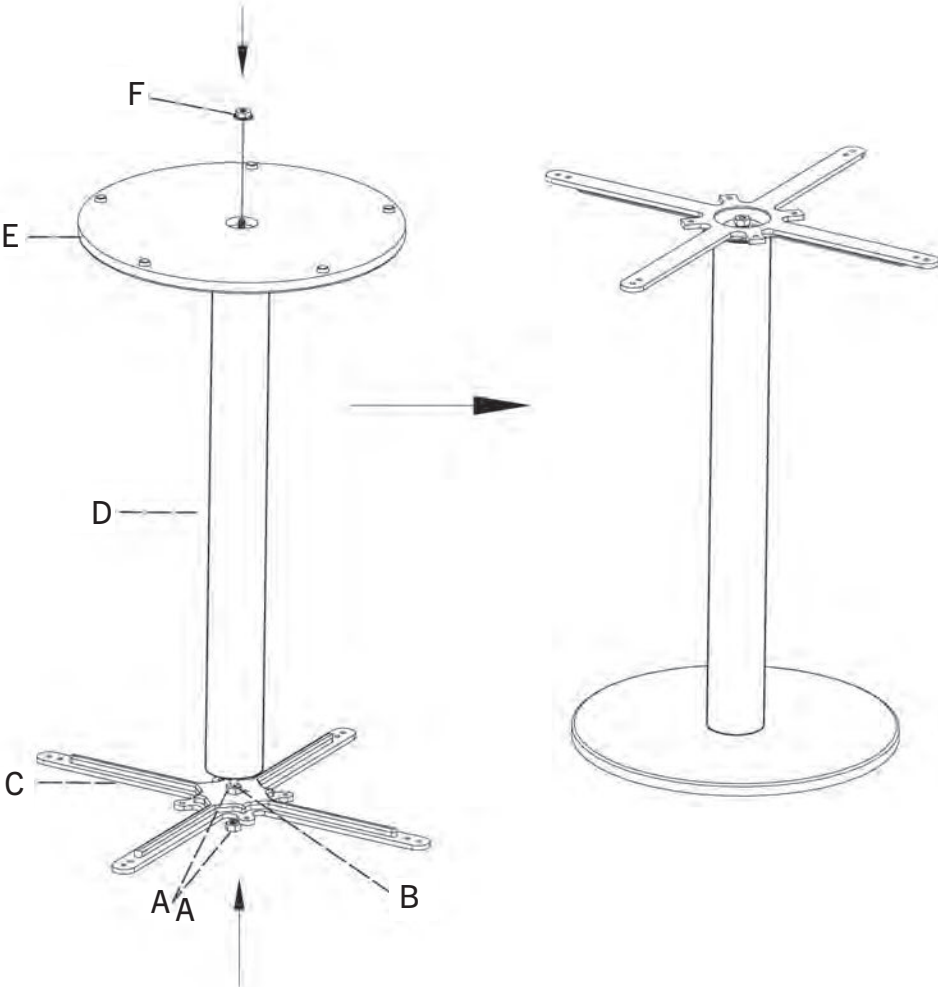

KFi STUDIOS | Eveleen Phenolic Top Table Assembly

Components:

A Washer (2)

B Rod (1)

C Spider (1)

D Column (1)

E Base (1)

F Bolt (1)

Putting together your new table is easy! Please remove all items from box and ensure all components are present.
1-800-457-5073 | kfstudios.com