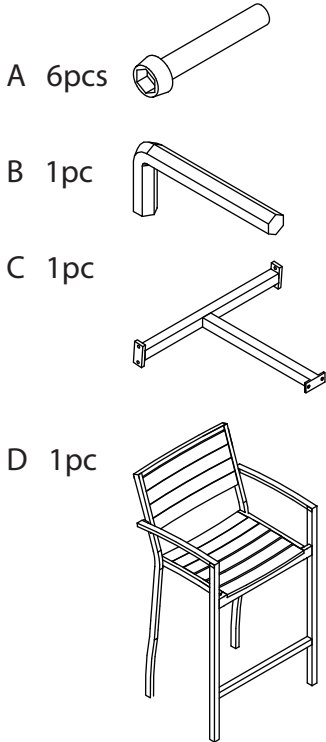

KFi STUDIOS | Eveleen Barstool Assembly

Components:

Step 1

Step 2

Putting together your new chair is easy! Please remove all items from box and ensure all components are present.
1-800-457-5073 | kfstudios.com