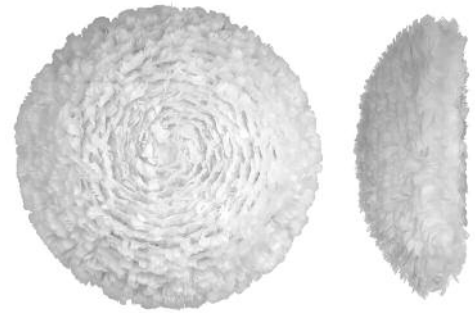

EOS UP by

Small/Large Wall or Ceiling Sconce

Designer: Søren Ravn Christensen
Dimensions: Small: H 5.9" x Ø 15.7"
Large: H 10.6" x Ø 27.6"
Materials: Goose feathers (recycled - hand sewn)
2 x Max 10W GU24 Base Bulb (LED or CFL)

Model #	Description	Materials	List Price
2150	EOS SMALL WALL/CEILING SCONCE White	Goose feathers	$422
3016	EOS LARGE WALL/CEILING SCONCE White flush mount	Goose feathers	$824

EOS by

Medium/Large Single Wall Lamp

Designer: Søren Ravn Christensen
Dimensions: Medium Shade: H: 11.8" x Ø: 17.7"
Large Shade: H: 15.7" x Ø: 25.6"
Single-arm wall mount: H: 48.5" x W: 30.6"
Materials: Aluminum (wall mount), Goose Feathers (shade)
Max 15W LED / E26 medium base socket. Position of wall-mounted swing-arm can be adjusted as needed.