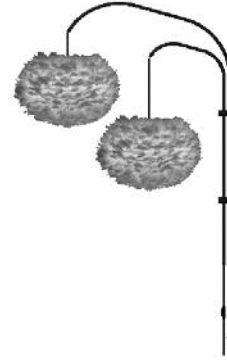

Double Wall Lamp

Designer: Søren Ravn Christensen
Dimensions: Shade: H: 11.8" x Ø: 17.7"
Double-arm wall mount: H: 48.5" x W: 30.6"/15.7"

Materials: Aluminum (wall mount), Goose Feathers (shade)
Max 15W LED / E26 medium base socket. Position of wall-mounted swing-arms can be adjusted as needed. Double-arm wall mount comes with 2 plug-in cords, each with a separate switch.

Model #	Description	Materials	List Price
	EOS MEDIUM DOUBLE WALL LAMP with DOUBLE ARM		
3002_4034	White with white wall mount	Goose feathers, Aluminum	$1443
3002_4035	White with black wall mount	Goose feathers, Aluminum	$1443
3009_4034	Light Grey with white wall mount	Goose feathers, Aluminum	$1443
3009_4035	Light Grey with black wall mount	Goose feathers, Aluminum	$1443
3006_4034	Light Brown with white wall mount	Goose feathers, Aluminum	$1443
3006_4035	Light Brown with black wall mount	Goose feathers, Aluminum	$1443