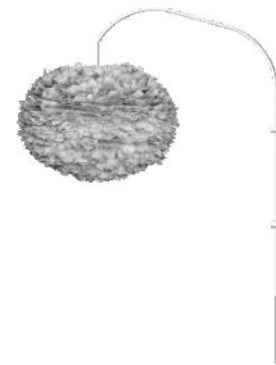

Model #	Description	Materials	List Price
	EOS MEDIUM SINGLE WALL LAMP with SINGLE ARM		
3002_4032	White with white wall mount	Goose feathers, Aluminum	$810
3002_4033	White with black wall mount	Goose feathers, Aluminum	$810
3009_4032	Light Grey with white wall mount	Goose feathers, Aluminum	$810
3009_4033	Light Grey with black wall mount	Goose feathers, Aluminum	$810
3006_4032	Light Brown with white wall mount	Goose feathers, Aluminum	$810
3006_4033	Light Brown with black wall mount	Goose feathers, Aluminum	$810
	EOS LARGE SINGLE WALL LAMP with SINGLE ARM		
3003_4032	White with white wall mount	Goose feathers, Aluminum	$1317
3003_4033	White with black wall mount	Goose feathers, Aluminum	$1317
3010_4032	Light Grey with white wall mount	Goose feathers, Aluminum	$1317
3010_4033	Light Grey with black wall mount	Goose feathers, Aluminum	$1317
3007_4032	Light Brown with white wall mount	Goose feathers, Aluminum	$1317
3007_4033	Light Brown with black wall mount	Goose feathers, Aluminum	$1317