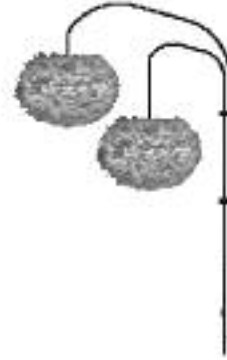

Model #	Description	Materials	List Price
	EOS MEDIUM SINGLE WALL LAMP with SINGLE ARM		
3002_4032	White with white wall mount	Goose feathers, Aluminum	\$810
3002_4033	White with black wall mount	Goose feathers, Aluminum	\$810
3009_4032	Light Grey with white wall mount	Goose feathers, Aluminum	\$810
3009_4033	Light Grey with black wall mount	Goose feathers, Aluminum	\$810
3006_4032	Light Brown with white wall mount	Goose feathers, Aluminum	\$810
3006_4033	Light Brown with black wall mount	Goose feathers, Aluminum	\$810
	EOS LARGE SINGLE WALL LAMP with SINGLE ARM		
3003_4032	White with white wall mount	Goose feathers, Aluminum	\$1317
3003_4033	White with black wall mount	Goose feathers, Aluminum	\$1317
3010_4032	Light Grey with white wall mount	Goose feathers, Aluminum	\$1317
3010_4033	Light Grey with black wall mount	Goose feathers, Aluminum	\$1317
3007_4032	Light Brown with white wall mount	Goose feathers, Aluminum	\$1317
3007_4033	Light Brown with black wall mount	Goose feathers, Aluminum	\$1317

Double Wall Lamp

Designer: Søren Ravn Christensen

Dimensions: Shade: H: 11.8" x Ø: 17.7"

Double-arm wall mount: H: 48.5" x W: 30.6"/15.7"

Materials: Aluminum (wall mount), Goose Feathers (shade)

Max 15W LED / E26 medium base socket. Position of wall-mounted swing-arms can be adjusted as needed. Double-arm wall mount comes with 2 plug-in cords, each with a separate switch.

Model #	Description	Materials	List Price
	EOS MEDIUM DOUBLE WALL LAMP with DOUBLE ARM		
3002_4034	White with white wall mount	Goose feathers, Aluminum	\$1443
3002_4035	White with black wall mount	Goose feathers, Aluminum	\$1443
3009_4034	Light Grey with white wall mount	Goose feathers, Aluminum	\$1443
3009_4035	Light Grey with black wall mount	Goose feathers, Aluminum	\$1443
3006_4034	Light Brown with white wall mount	Goose feathers, Aluminum	\$1443
3006_4035	Light Brown with black wall mount	Goose feathers, Aluminum	\$1443