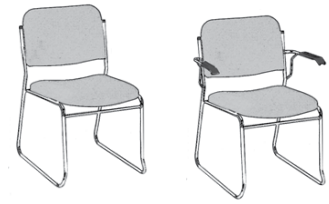

CAL133- Call for Pricing

Frame 5/8" Round tube frame - 18 Gauge

Frame Colors		
CH - Chrome	+\$0	+\$0
SB - Sandtex Black	+\$24	+\$24

Options & Accessories

Elastic Book Pocket	+\$16	+\$16
Wire Ganging (50 min)	+\$21	+\$21
Chair Dolly DLY300	\$240	\$240

Dimensions

Width	19"	23"
Depth	23"	23"
Height	31"	31"
Seat	1.5"16.5"x16.5"	1.5"16.5"x16.5"
Seat H	17.5"	17.5"
Back	17.25"x12"	17.25"x12"

Shipping Information - All pricing is FOB Louisville, KY

Weight	13 lbs	15 lbs
<b>LTL</b>	<b>6/carton</b>	<b>5/carton</b>
Length	30.25"	30.25"
Width	23.25"	23.25"
Height	41.25"	41.25"
CF	17.1 CF	17.1
CF		
<b>UPS</b>	<b>2/carton</b>	<b>1/carton</b>
Length	23.5"	23.5"
Width	21.5"	21.5"
Height	39.5"	39.5"
CF	11.6 CF	11.6 CF