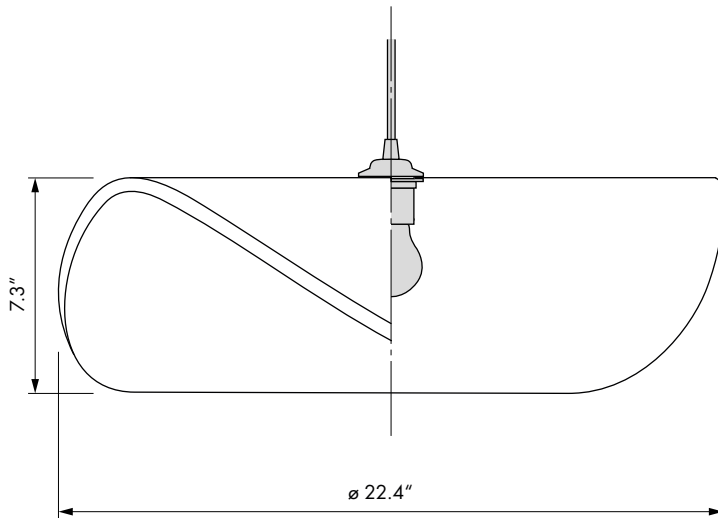

Designed by Miklós Leits in Copenhagen, Denmark

**Color variations**

Felt grey

**Pendant and wall lamp**

**Unbreakable**

**Dimensions**  
 $\varnothing 22.4"$   
 h 7.3"

**Material**  
 Felt and polypropylene

**Weight**  
 1.9 lbs

**Light source**  
 E26 - max 15 W LED

**Packaging**  
 Gift Box, Dimensions (W×H×D): 6.5x6.5x28.9"

**Assembly time**  
 20 mi

**Ordering Information**

**Sine with Canopy Cord Set**

Sine with White Canopy Cord Set	2084_4007
Sine with Black Canopy Cord Set	2084_4008

**Sine with Plug-In Cord Set**

Sine with White Plug-In Cord Set	2084_4009
Sine with Black Plug-In Cord Set	2084_4010

Designed by Miklós Leits in Copenhagen, Denmark

Felt grey

 **Pendant and wall lamp**

 **Unbreakable**

 **Dimensions**  
 $\varnothing 22.4"$   
 h 7.3"

 **Material**  
 Felt and polypropylene

 **Weight**  
 1.9 lbs

 **Light source**  
 E26 - max 15 W LED

 **Packaging**  
 Gift Box, Dimensions (W×H×D): 6.5x6.5x28.9"