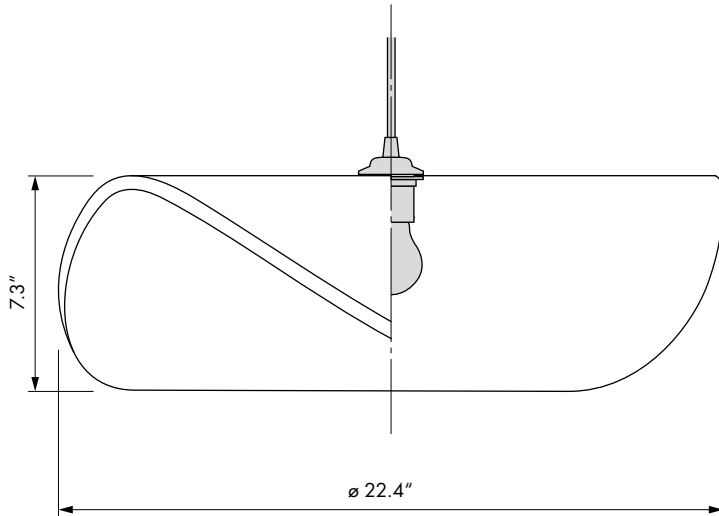

Designed by Miklós Leits in Copenhagen, Denmark

**Color variations**

Felt grey

**Pendant and wall lamp**

**Unbreakable**

**Dimensions**  
 $\varnothing 22.4"$   
 h 7.3"

**Material**  
 Felt and polypropylene

**Weight**  
 1.9 lbs

**Light source**  
 E26 - max 15 W LED

**Packaging**  
 Gift Box, Dimensions (W×H×D): 6.5x6.5x28.9"

**Assembly time**  
 20 mi

**Ordering Information**

**Sine with Canopy Cord Set**

Sine with White Canopy Cord Set	2084_4007
Sine with Black Canopy Cord Set	2084_4008

**Sine with Plug-In Cord Set**

Sine with White Plug-In Cord Set	2084_4009
Sine with Black Plug-In Cord Set	2084_4010

Designed by Miklós Leits in Copenhagen, Denmark

Felt grey

 **Pendant and wall lamp**

 **Unbreakable**

 **Dimensions**  
 $\varnothing 22.4"$   
 h 7.3"

 **Material**  
 Felt and polypropylene

 **Weight**  
 1.9 lbs

 **Light source**  
 E26 - max 15 W LED

 **Packaging**  
 Gift Box, Dimensions (W×H×D): 6.5x6.5x28.9"