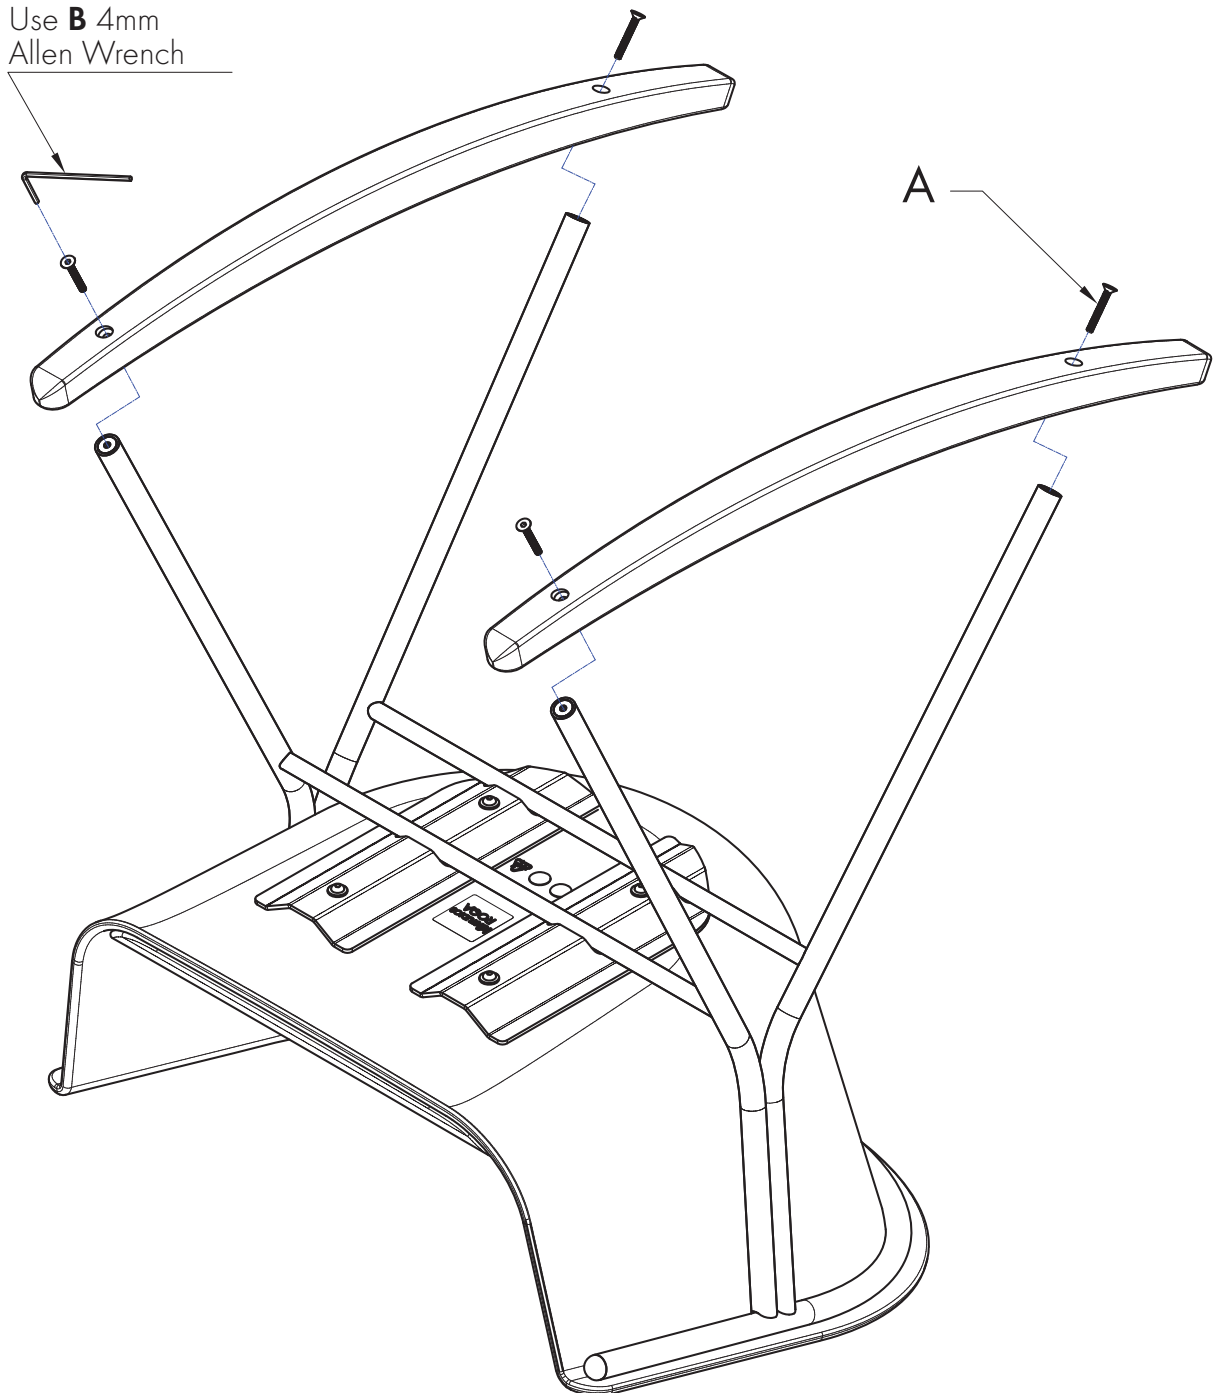

Hardware

A M6 x 40mm Long Bolt (4)

B #4mm Allen Wrench (1)

Use **B** 4mm
Allen Wrench

Putting together your new chair is easy!
Please remove all items from box and ensure all components are present.

1-800-457-5073