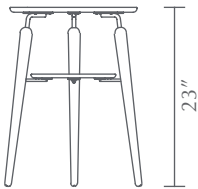

Colour variations

oak
brass

oak
steel

dark oak
brass