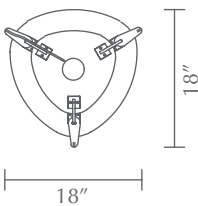

Colour variations

oak
brass

oak
steel

dark oak
brass