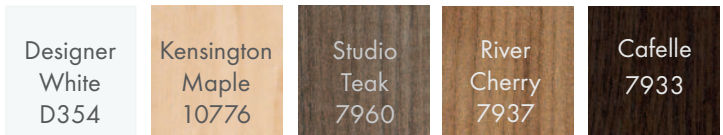

Midtown 5-Day Laminate Top Options:

Midtown Features:

- Black powder coat base
- Laminate top
- Adjustable glides

Midtown Frame:

Desk Set ships LTL only - one pallet:

All pricing is FOB from Louisville, KY

Zoso Shipping Information:

Weight 23 lbs
LTL 1/carton
CF 8.4 CF

Midtown Shipping Information:

Weight 173 lbs
LTL Only 3 Cartons
CF 17.8 CF

To Order: T F L 3 6 7 2 - B M T 7 2 3 6 - _____
Base Model# Top # Top Finish

Ex: TFL3672-7937-BMT7236