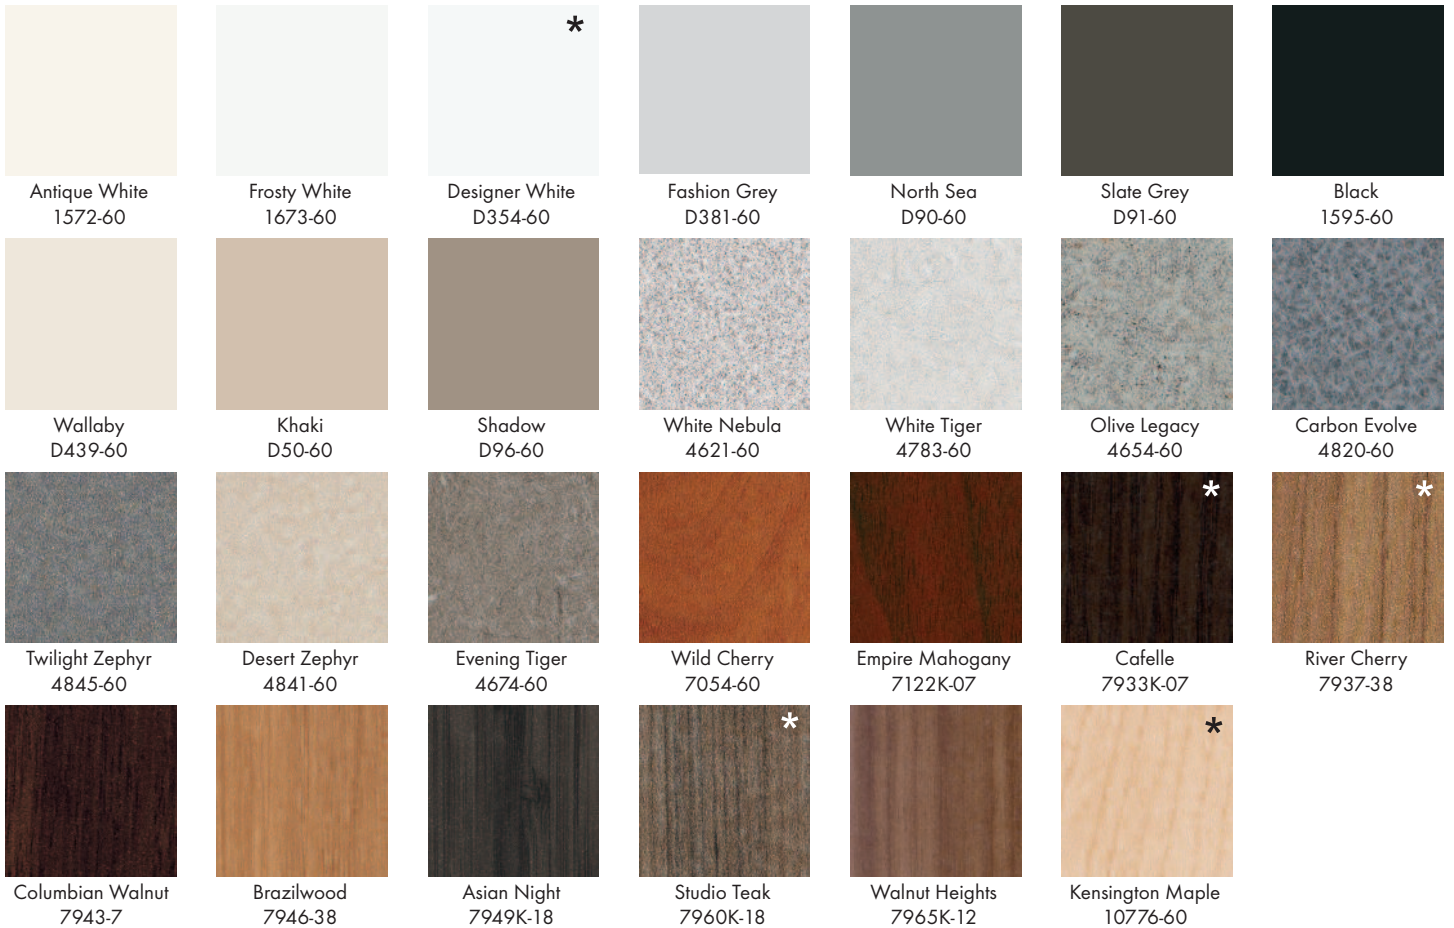

Dailey Desk

24" x 48"

Dailey Tables

Square
42" x 42"

Rectangle
24" x 48"
30" x 60"
36" x 72"

Dailey Collection Features:

- Powder coat legs in a variety of colors
- Laminate top in a variety of options
- Multiple apron colors
- HPL, TFL laminates and Solid Wood options

3 Day Ship Time: 2448D Only - HPL Laminates with 3mm PVC Edge

Ships in 2-3 Weeks: Solid Wood Tops

Ships in 2-3 Weeks: HPL Laminates & 3mm PVC Edge Colors **Ships in 5 Days: TFL Laminates (*)**

Dailey Apron Options:

Dailey Leg Options: