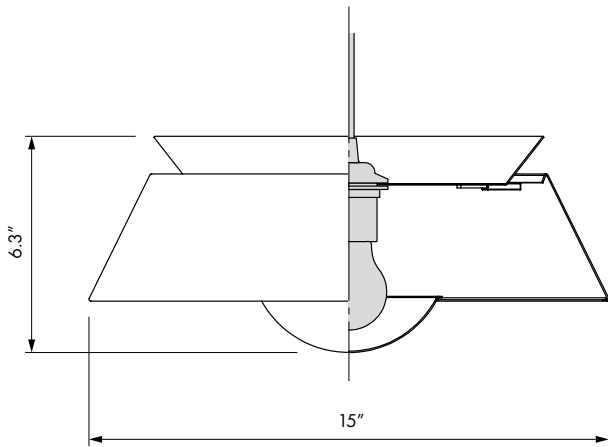

Designed by UIMAGE Design Team in Copenhagen, Denmark

Color variations

Matte white

Matte black

Mint green

Pendant and wall lamp

Dimensions
 ø 15"
 h 6.3"

Material
 PMMA, steel

Weight
 3 lbs

Light source
 E26 - max 15 W LED - Use with A15 Bulb

Packaging
 Gift Box, Dimensions (L×W×H): 15.7×15.7×3.5"

Assembly time
 2 min

Ordering Information

Cuna with Canopy Cord Set

White with White Canopy Cord Set	2034_4007
White with Black Canopy Cord Set	2034_4008
Black with White Canopy Cord Set	2035_4007
Black with Black Canopy Cord Set	2035_4008
Mint Green with White Canopy Cord Set	2036_4007
Mint Green with Black Canopy Cord Set	2036_4008

Designed by UIMAGE Design Team in Copenhagen, Denmark

Pendant and wall lamp

Dimensions
 ø 15"
 h 6.3"

Material
 PMMA, steel

Weight
 3 lbs

Light source
 E26 - max 15 W LED - Use with A15 Bulb

Packaging
 Gift Box, Dimensions (L×W×H): 15.7×15.7×3.5"