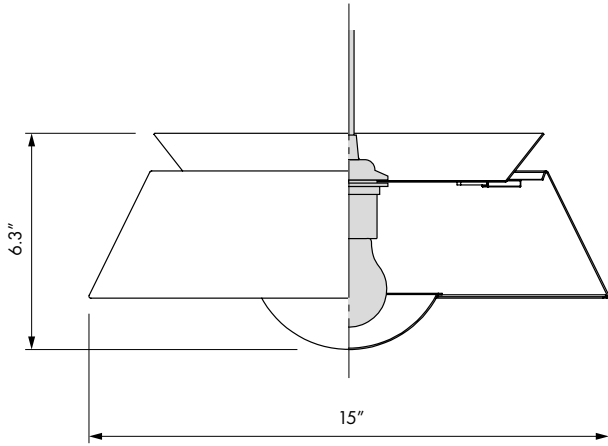

Designed by UIMAGE Design Team in Copenhagen, Denmark

Color variations

Matte white

Matte black

Mint green

Pendant and wall lamp

Dimensions
 ø 15"
 h 6.3"

Material
 PMMA, steel

Weight
 3 lbs

Light source
 E26 - max 15 W LED - Use with A15 Bulb

Packaging
 Gift Box, Dimensions (L×W×H): 15.7×15.7×3.5"

Assembly time
 2 min

Ordering Information

Cuna with Canopy Cord Set

White with White Canopy Cord Set	2034_4007
White with Black Canopy Cord Set	2034_4008
Black with White Canopy Cord Set	2035_4007
Black with Black Canopy Cord Set	2035_4008
Mint Green with White Canopy Cord Set	2036_4007
Mint Green with Black Canopy Cord Set	2036_4008

Designed by UIMAGE Design Team in Copenhagen, Denmark

Pendant and wall lamp

Dimensions
 ø 15"
 h 6.3"

Material
 PMMA, steel

Weight
 3 lbs

Light source
 E26 - max 15 W LED - Use with A15 Bulb

Packaging
 Gift Box, Dimensions (L×W×H): 15.7×15.7×3.5"