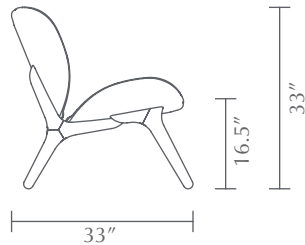

kfi STUDIOS A CONVERSATION PIECE UMAGE

DIMENSIONS

HxWxD: 83 x 70 x 83 cm / 33 x 28 x 33"

MATERIAL

Solid oak, Laminated veneer and Polyester (Kingston).

WEIGHT INCL. PACKAGING

45 lbs

PACKAGING

Box dimensions (LxWxH):
29 x 35 x 36"

Ordering Information

Petrol Blue - Oak	5520
Silver Grey - Oak	5521
Spring Green - Oak	5522
Dusty Rose - Oak	5523
Slate Grey - Oak	5524
Petrol Blue - Dark Oak	5720
Silver Grey - Dark Oak	5721
Spring Green - Dark Oak	5722
Dusty Rose - Dark Oak	5723
Slate Grey - Dark Oak	5724