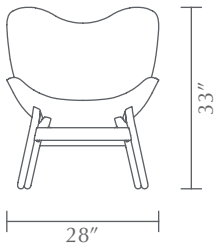

kfi STUDIOS A CONVERSATION PIECE UMAGE

DIMENSIONS

HxWxD: 83 x 70 x 83 cm / 33 x 28 x 33"

MATERIAL

Solid oak, Laminated veneer and Polyester (Kingston).

WEIGHT INCL. PACKAGING

45 lbs

PACKAGING

Box dimensions (LxWxH):
29 x 35 x 36"

Ordering Information

Petrol Blue - Oak	5520
Silver Grey - Oak	5521
Spring Green - Oak	5522
Dusty Rose - Oak	5523
Slate Grey - Oak	5524
Petrol Blue - Dark Oak	5720
Silver Grey - Dark Oak	5721
Spring Green - Dark Oak	5722
Dusty Rose - Dark Oak	5723
Slate Grey - Dark Oak	5724