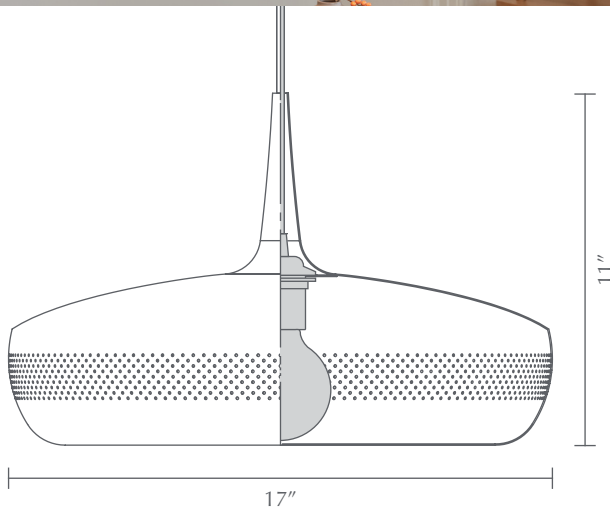

Pendant
Compatible with E26

DIMENSIONS

Ø: 17"
H: 11"

MATERIAL

Aluminum

WEIGHT INCL. PACKAGING

5 lb

LIGHT SOURCE

E26 - max 15 W LED (not included)

PACKAGING

Gift box dimensions (W×H×D): 18 x 18 x 5.8"

ASSEMBLY TIME

5 min

Ordering Information

Clava Dine with Canopy Cord Set

Polished Steel with White Canopy Cord Set	2097_4007
Polished Steel with Black Canopy Cord Set	2097_4008
Brushed Copper with White Canopy Cord Set	2098_4007
Brushed Copper with Black Canopy Cord Set	2098_4008
Matte White with White Canopy Cord Set	2076_4007
Matte White with Black Canopy Cord Set	2076_4008
Brushed Brass with White Canopy Cord Set	2099_4007
Brushed Brass with Black Canopy Cord Set	2099_4008