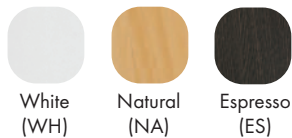

kfiSTUDIOS

BODI Stools Designed by KFI Studios

Shown with Midtown Table

KFIstudios.com

Say hello to Bodi.

Comfort, design and fun all come together with perfect balance in our contemporary Bodi stools. Crafted of contoured beech plywood with a durable high pressure laminate surface for easy cleaning. The contoured seat offers exceptional comfort. Its unique shape allows for different sitting positions. The combination of wood with durable steel frames creates a stylish and sophisticated look for your break areas and community spaces.

Bodi Features:

- Beech Plywood Laminate Seat
- Upholstered Seat Available
- High Pressure Laminate Surface
- 7/8" Steel Frame
- Black Powdercoat Finish
- Some Assembly Required

Bodi Wood Options:

Bodi Frame Options: