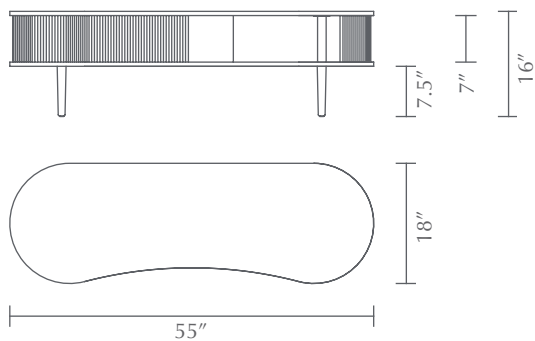

Colour variations

oak

petrol blue

silver grey

spring green

dusty rose

slate grey